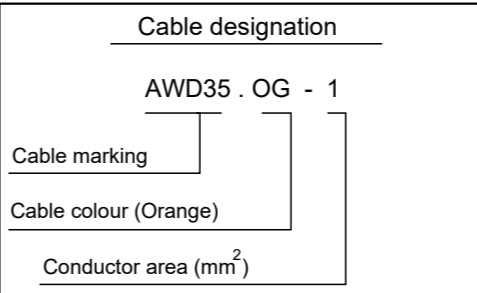

8 7 6 5 4 3 2 1

F
E
D
C
B
A

Colour code of electric cables	
Code	Colour
BK	Black
BN	Brown
RD	Red
OG	Orange
YE	Yellow
GN	Green
BU	Blue
VT	Violet
GY	Grey
WH	White
PK	Pink

Des.	Pos.	Description
C436	B 7	Connector, 12-pole
T76	E 6	Sensor, Position
T161	E 6	Sensor, Temperature

SCANIA

Circuit Diagram: HEV

Drawing No.- 2198982-1-4
Sheet-Rev:

N.B. The copyright and ownership of this drawing including associated computer data are and will remain ours. They must not be copied, used or brought to the attention of any third party without prior permission (C) Scania, Sweden