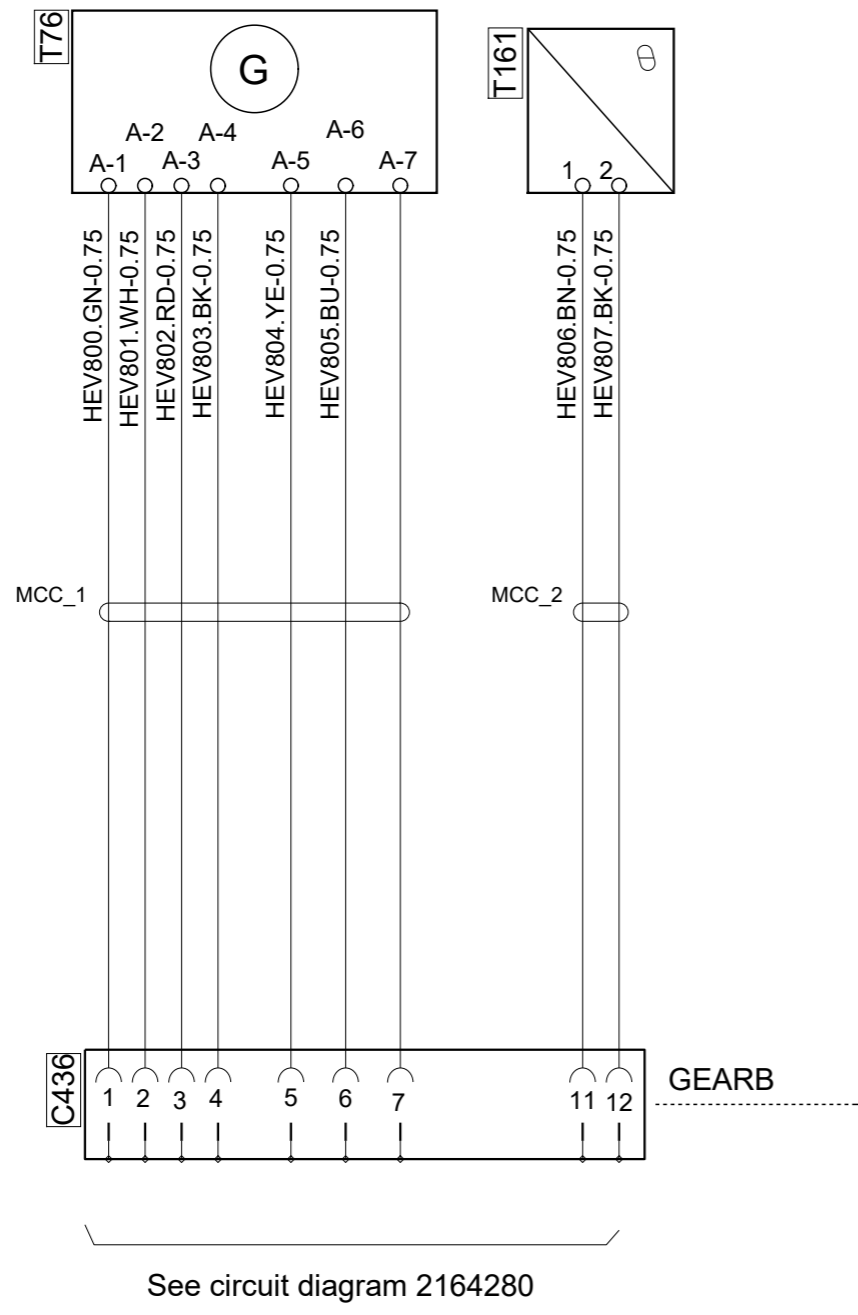

8 7 6 5 4 3 2 1

F
E
D
C
B
A

Colour code of electric cables	
Code	Colour
BK	Black
BN	Brown
RD	Red
OG	Orange
YE	Yellow
GN	Green
BU	Blue
VT	Violet
GY	Grey
WH	White
PK	Pink

Des.	Pos.	Description
C436	B 7	Connector, 12-pole
T76	E 6	Sensor, Position
T161	E 6	Sensor, Temperature

SCANIA

Circuit Diagram: HEV

Drawing No.- 2198982-1-4
Sheet-Rev:

N.B. The copyright and ownership of this drawing including associated computer data are and will remain ours. They must not be copied, used or brought to the attention of any third party without prior permission (C) Scania, Sweden

8 7 6 5 4 3 2 1