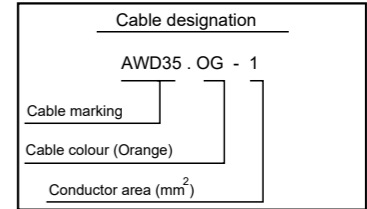

Des.	Pos.	Description
C622	E 7	Connector, 25-pole
C701	D 7	Connector 62 pole
C802	C 7	Connector, 62 pole

Colour code of electric cables	
Code	Colour
BK	Black
BN	Brown
RD	Red
OG	Orange
YE	Yellow
GN	Green
BU	Blue
VT	Violet
GY	Grey
WH	White
PK	Pink

See sheet 1