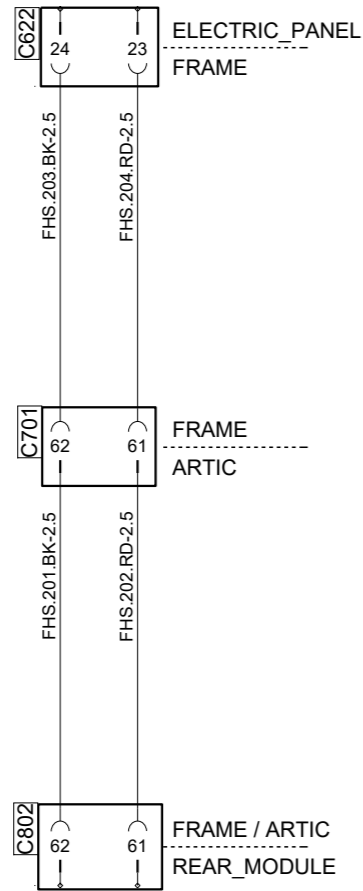

Des.	Pos.	Description
C622	E 7	Connector, 25-pole
C701	D 7	Connector 62 pole
C802	C 7	Connector, 62 pole

Colour code of electric cables	
Code	Colour
BK	Black
BN	Brown
RD	Red
OG	Orange
YE	Yellow
GN	Green
BU	Blue
VT	Violet
GY	Grey
WH	White
PK	Pink

See sheet 1

See sheet 1

Valid for articulation chassis

Circuit Diagram:

FHS

Drawing No.-
Sheet-Rev: 2275931-2-3