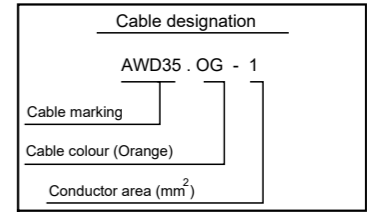

Des.	Pos.	Description
C620	E 6	Connector, 25-pole
C622	E 7	Connector, 25-pole
C701	D 7	Connector 62 pole
C703	D 6	Connector 62 pole
C802	C 7	Connector, 62 pole
C803	C 6	Connector, 62 pole

Colour code of electric cables	
Code	Colour
BK	Black
BN	Brown
RD	Red
OG	Orange
YE	Yellow
GN	Green
BU	Blue
VT	Violet
GY	Grey
WH	White
PK	Pink