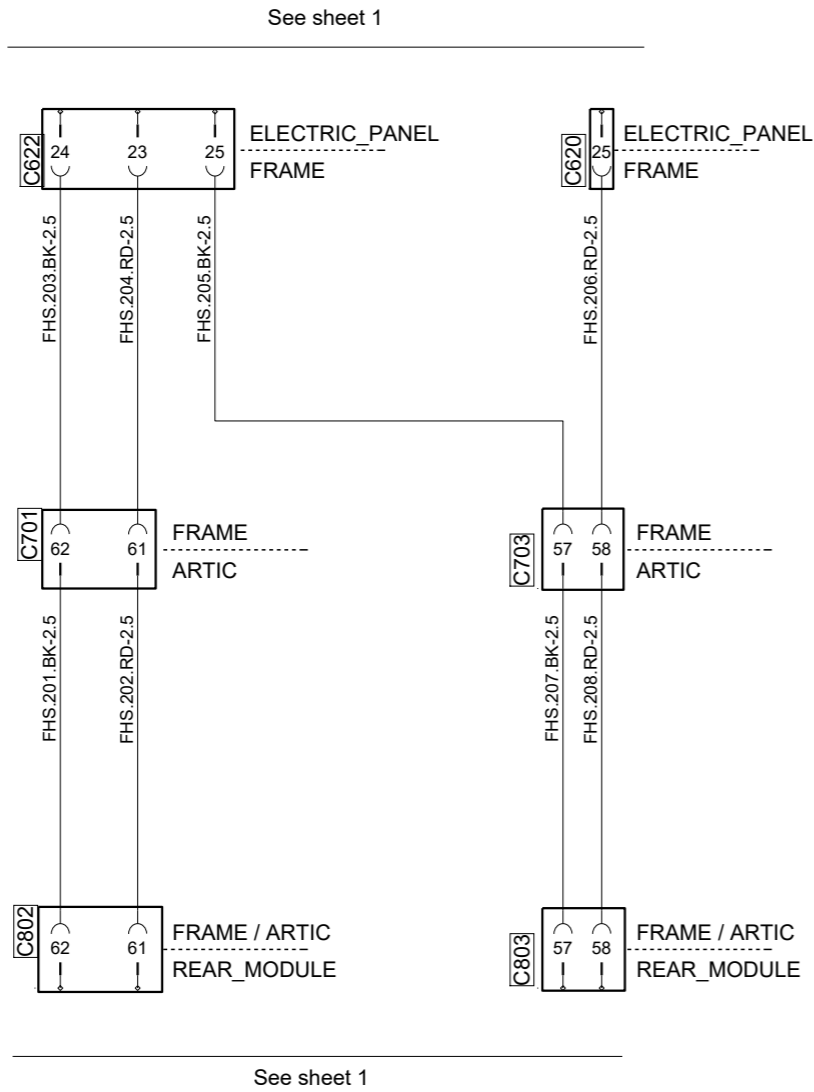

Des.	Pos.	Description
C620	E 6	Connector, 25-pole
C622	E 7	Connector, 25-pole
C701	D 7	Connector 62 pole
C703	D 6	Connector 62 pole
C802	C 7	Connector, 62 pole
C803	C 6	Connector, 62 pole

Colour code of electric cables	
Code	Colour
BK	Black
BN	Brown
RD	Red
OG	Orange
YE	Yellow
GN	Green
BU	Blue
VT	Violet
GY	Grey
WH	White
PK	Pink

Valid for articulation chassis

Circuit Diagram:

FHS

Drawing No.- 2275931-2-4
Sheet-Rev: