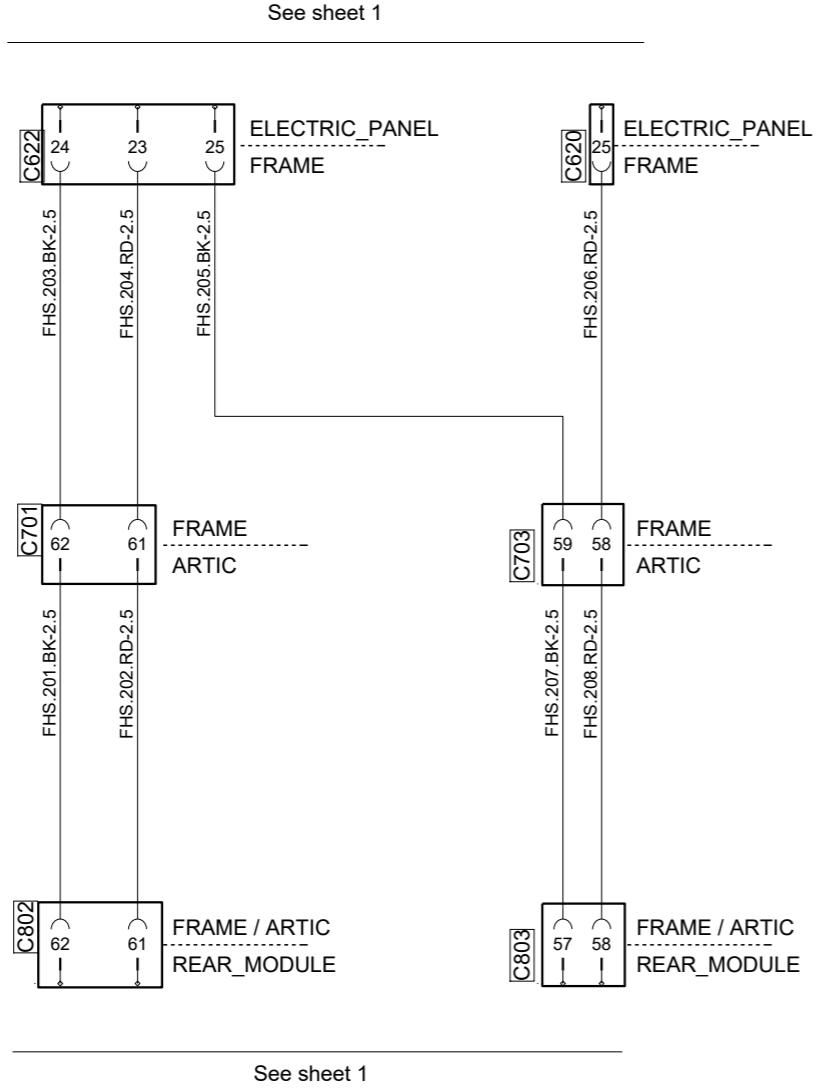

Des.	Pos.	Description
C620	E 6	Connector, 25-pole
C622	E 7	Connector, 25-pole
C701	D 7	Connector 62 pole
C703	D 6	Connector 62 pole
C802	C 7	Connector, 62 pole
C803	C 6	Connector, 62 pole

Cable designation	
AWD35 . OG - 1	
Cable marking	
Cable colour (Orange)	
Conductor area (mm ²)	

Colour code of electric cables	
Code	Colour
BK	Black
BN	Brown
RD	Red
OG	Orange
YE	Yellow
GN	Green
BU	Blue
VT	Violet
GY	Grey
WH	White
PK	Pink

Valid for articulation chassis

SCANIA

Circuit Diagram:
FHS

Drawing No.-
Sheet-Rev: **2275931-2-5**