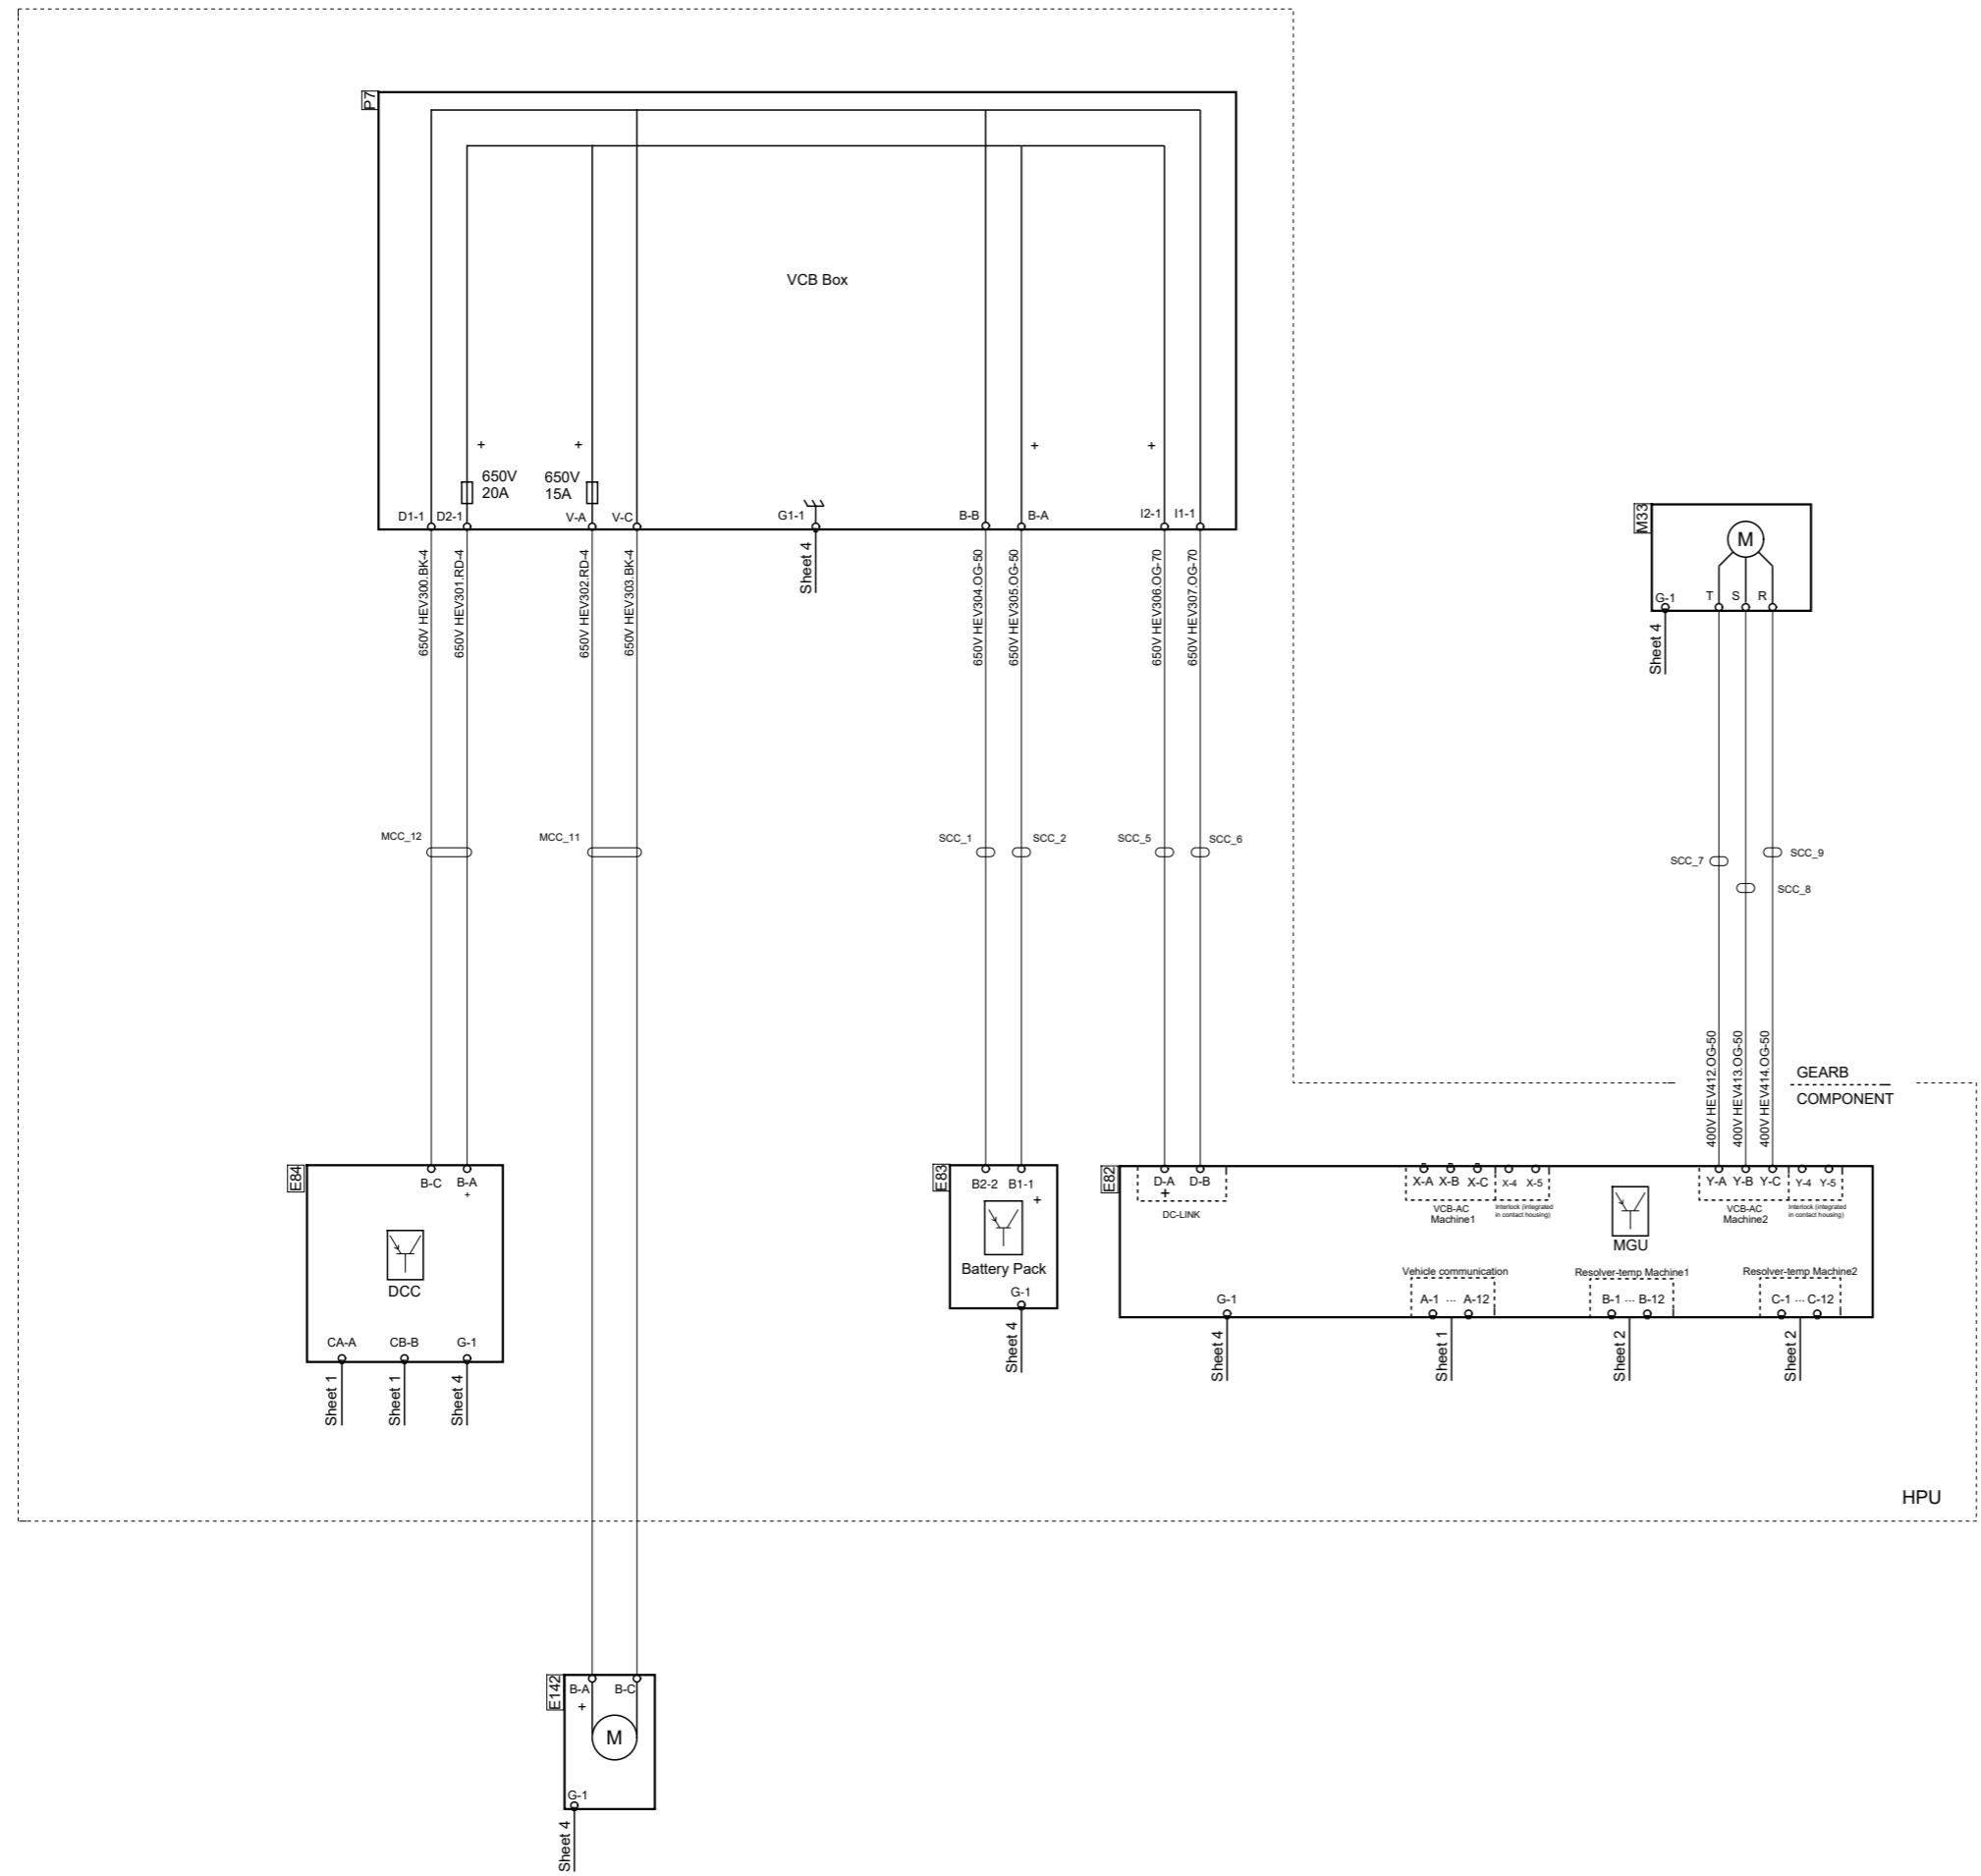

Code	Colour
BK	Black
BN	Brown
RD	Red
OG	Orange
YE	Yellow
GN	Green
BU	Blue
VT	Violet
GY	Grey
WH	White
PK	Pink

Des.	Pos.	Description
E82	C 3	Control unit, MGU
E83	C 5	Control unit, battery pack, master
E84	C 7	Control unit, DCC
E142	A 6	Control unit, electrical air compressor
M33	D 3	Motor, propulsion
P7	F 5	Central electric unit, VCB

**SCANIA**

Circuit Diagram:

**HEV**

Drawing No.-  
Sheet-Rev: **2555000-3-13**

N.B. The copyright and ownership of this drawing including associated computer data are and will remain ours. They must not be copied, used or brought to the attention of any third party without prior permission (C) Scania, Sweden