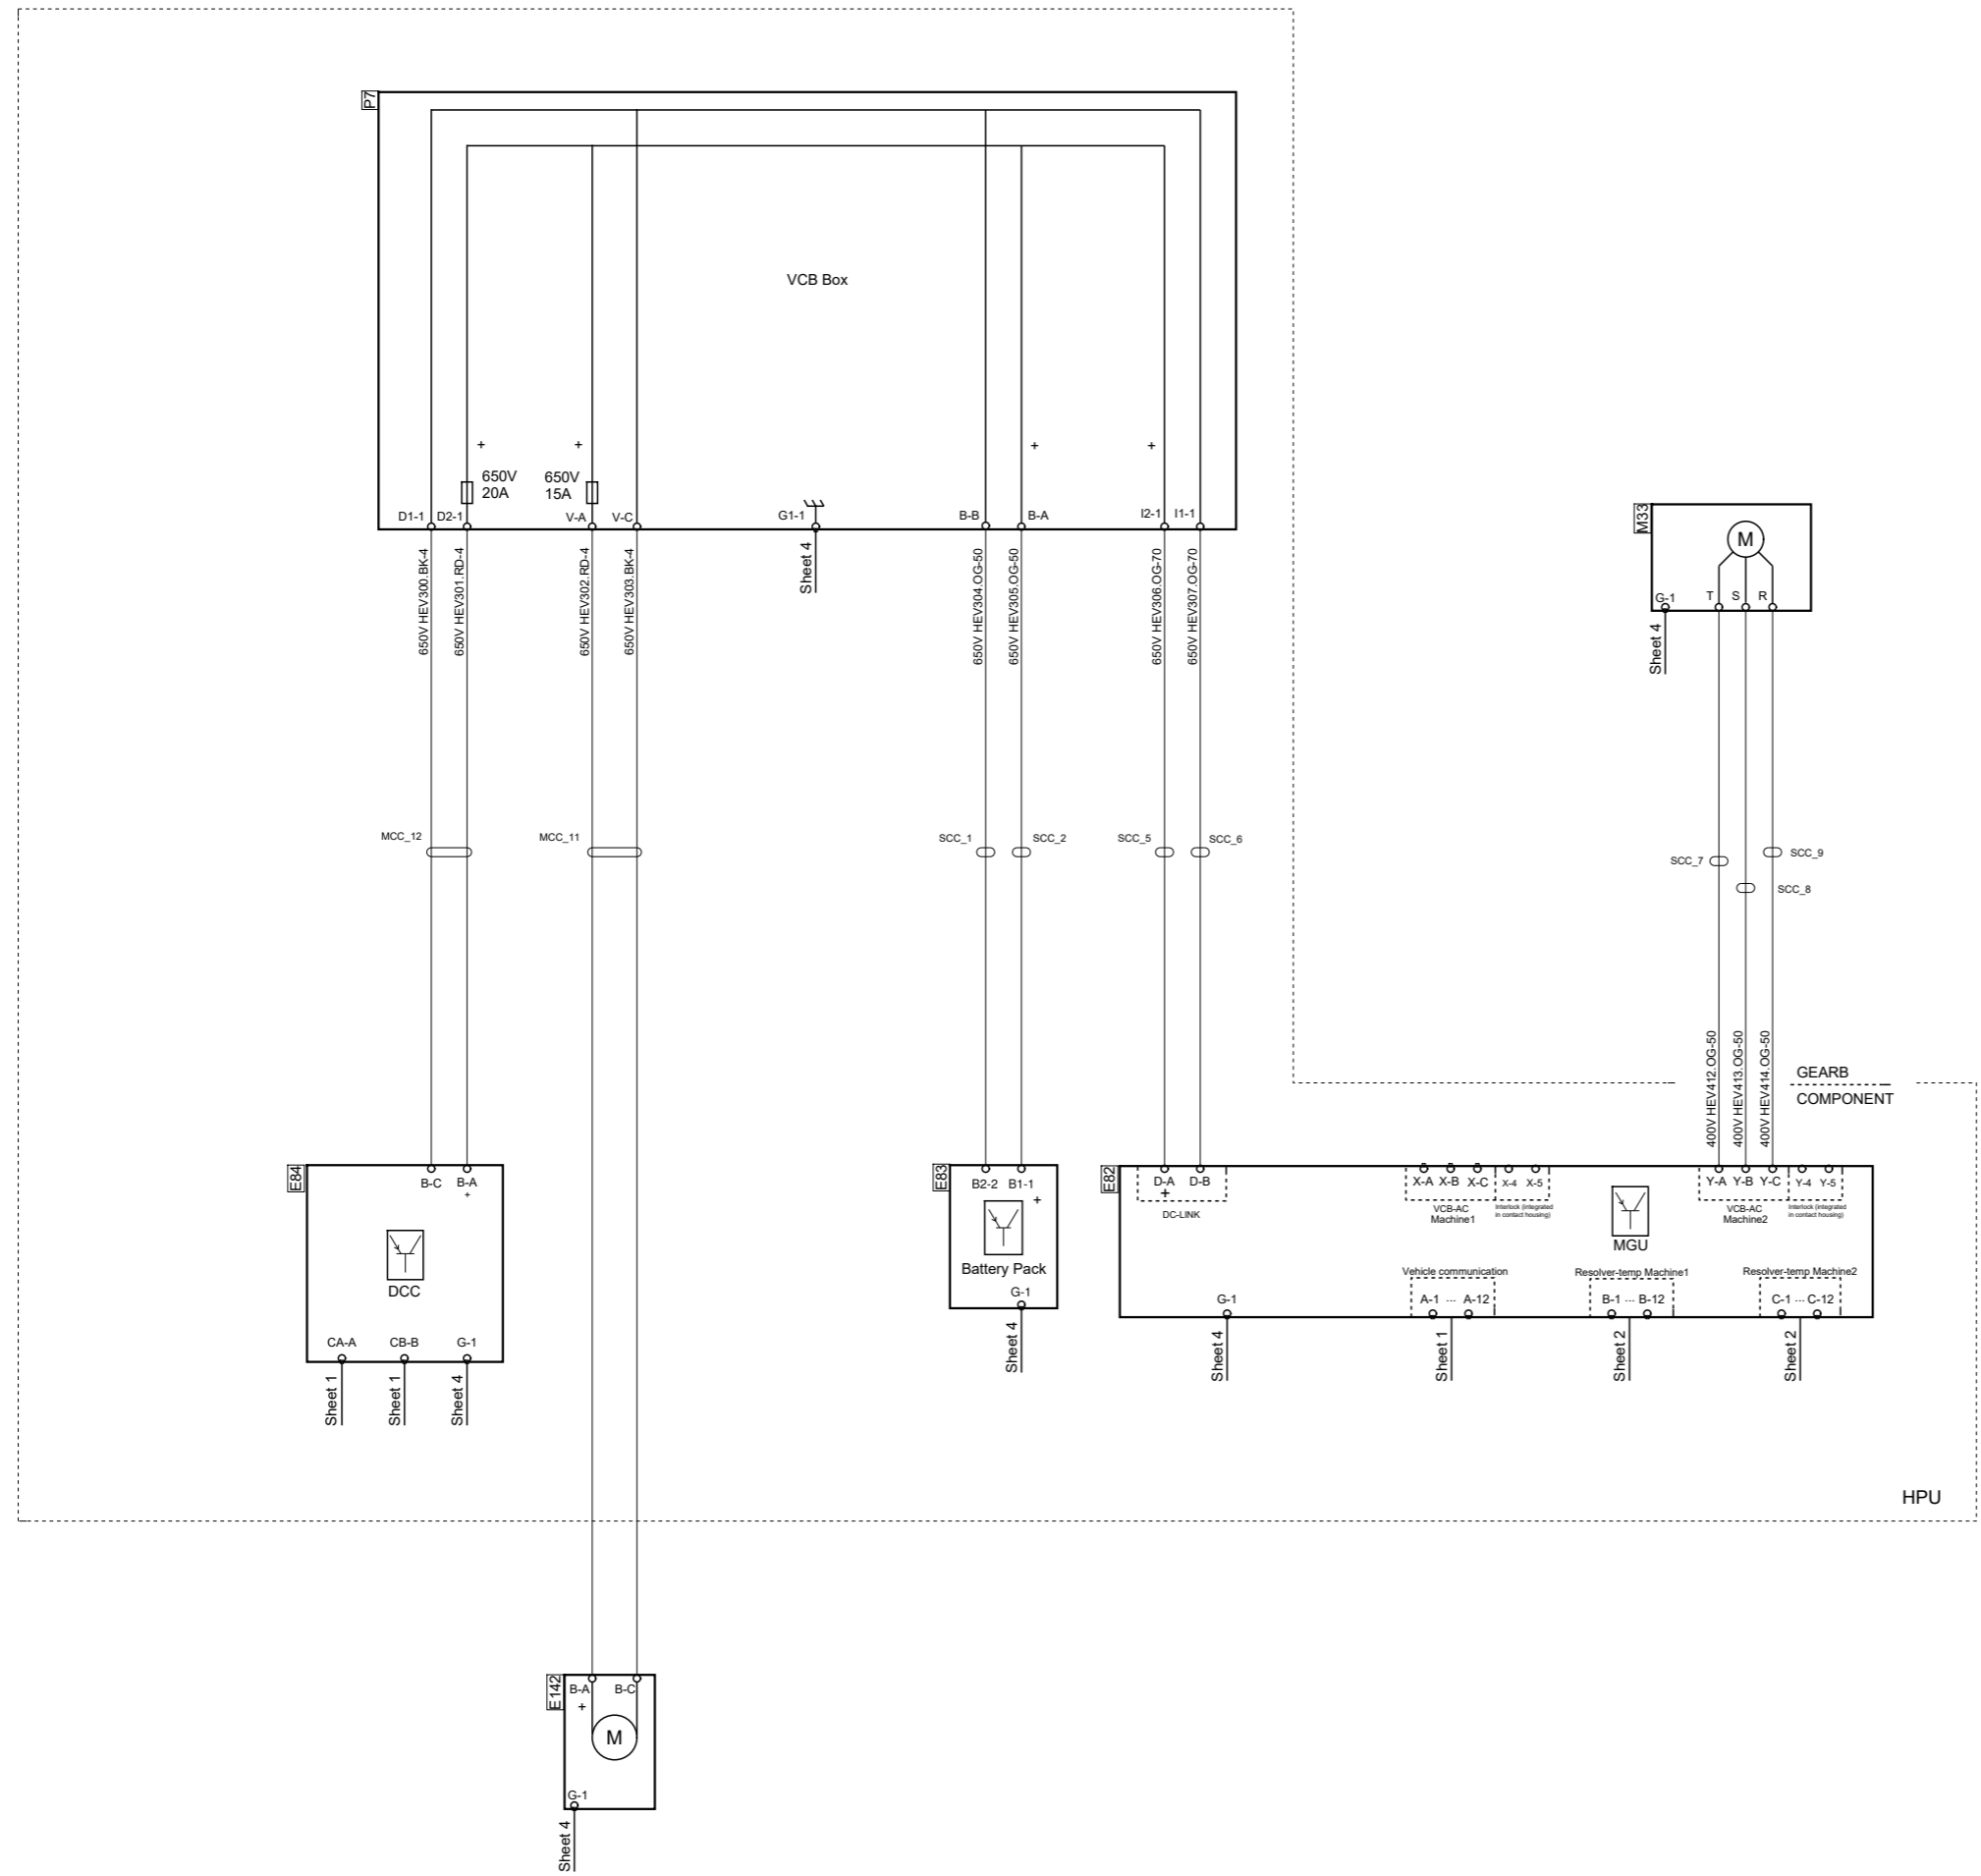

Code	Colour
BK	Black
BN	Brown
RD	Red
OG	Orange
YE	Yellow
GN	Green
BU	Blue
VT	Violet
GY	Grey
WH	White
PK	Pink

Des.	Pos.	Description
E82	C 3	Control unit, MGU
E83	C 5	Control unit, battery pack, master
E84	C 7	Control unit, DCC
E142	A 6	Control unit, electrical air compressor
M33	D 3	Motor, propulsion
P7	F 5	Central electric unit, VCB

SCANIA

Circuit Diagram:

HEV

Drawing No.-
Sheet-Rev: **2555000-3-14**

N.B. The copyright and ownership of this drawing including associated computer data are and will remain ours. They must not be copied, used or brought to the attention of any third party without prior permission (C) Scania, Sweden