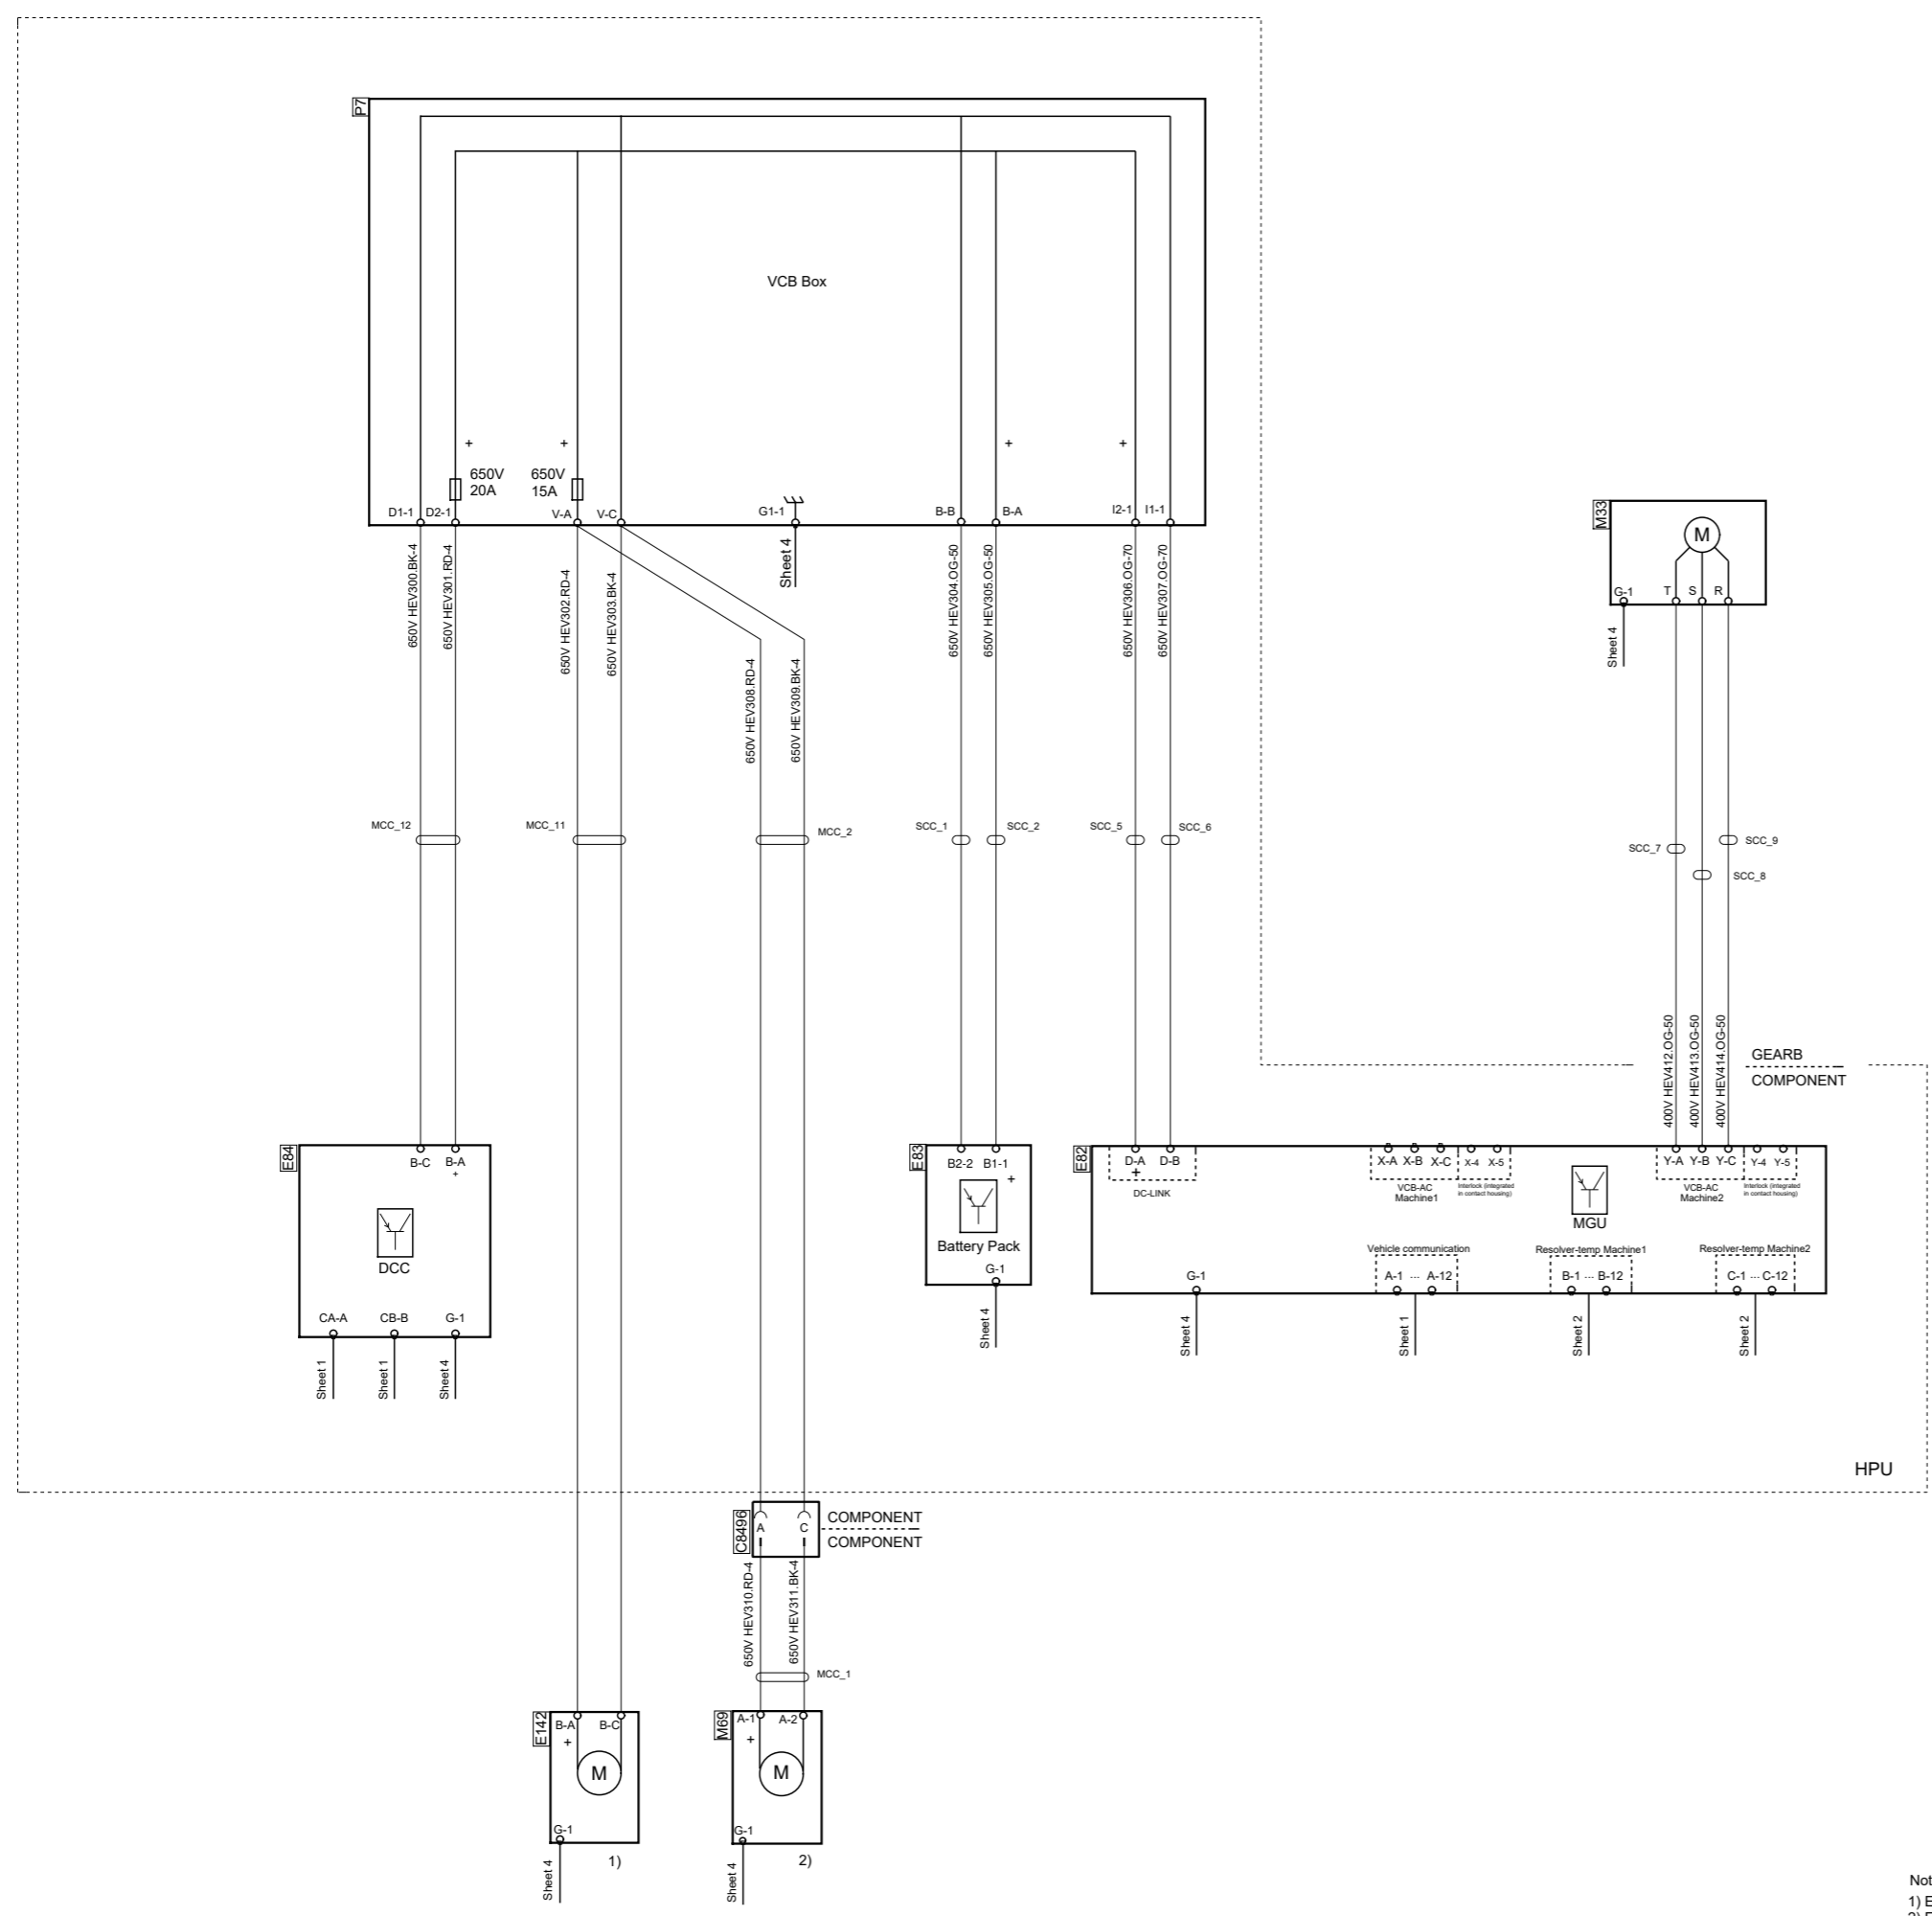

Code	Colour
BK	Black
BN	Brown
RD	Red
OG	Orange
YE	Yellow
GN	Green
BU	Blue
VT	Violet
GY	Grey
WH	White
PK	Pink

Des.	Pos.	Description
P7	F 5	Central electric unit, VCB
M33	D 3	Motor, propulsion
E83	C 5	Control unit, battery pack, master
E82	C 3	Control unit, MGU
E84	C 7	Control unit, DCC
E142	A 6	Control unit, electrical air compressor
M69	A 6	Motor, electric air compressor
C8496	B 6	Connector, 2-pole

Notes  
 1) EACS1  
 2) EACS2

**SCANIA**

Circuit Diagram:

**HEV**

Drawing No.- 2555000-3-18  
 Sheet-Rev:

N.B. The copyright and ownership of this drawing including associated computer data are and will remain ours. They must not be copied, used or brought to the attention of any third party without prior permission (C) Scania, Sweden