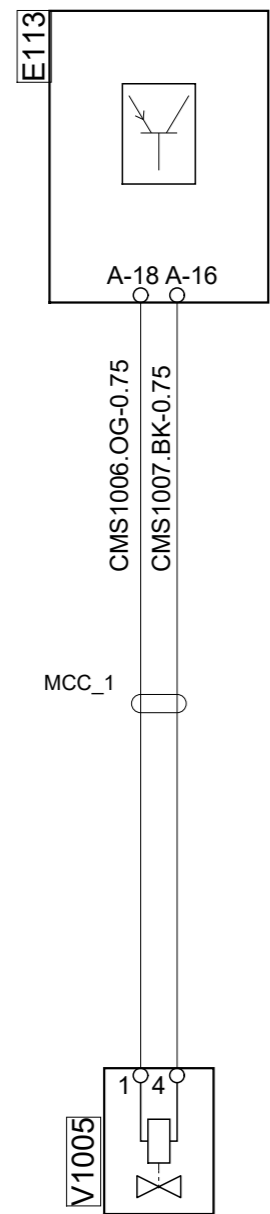

8 7 6 5 4 3 2 1

F
E
D
C
B
A

Colour code of electric cables	
Code	Colour
BK	Black
BN	Brown
RD	Red
OG	Orange
YE	Yellow
GN	Green
BU	Blue
VT	Violet
GY	Grey
WH	White
PK	Pink

Des.	Pos.	Description
E113	F 7	Control unit, CMS
V1005	C 7	Solenoid valve, diff lock, second axle

Circuit Diagram:
CMS S-order

Drawing No.-
Sheet-Rev: 2626522-3-1

8 7 6 5 4 3 2 1