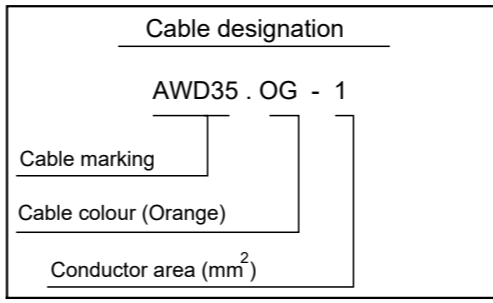

8 7 6 5 4 3 2 1

F
E
D
C
B
A

Colour code of electric cables	
Code	Colour
BK	Black
BN	Brown
RD	Red
OG	Orange
YE	Yellow
GN	Green
BU	Blue
VT	Violet
GY	Grey
WH	White
PK	Pink

Des.	Pos.	Description
E113	F 7	Control unit, CMS
V1005	C 7	Solenoid valve, diff lock, second axle

Circuit Diagram:
CMS S-order

Drawing No.-
Sheet-Rev: 2626522-3-1

8 7 6 5 4 3 2 1