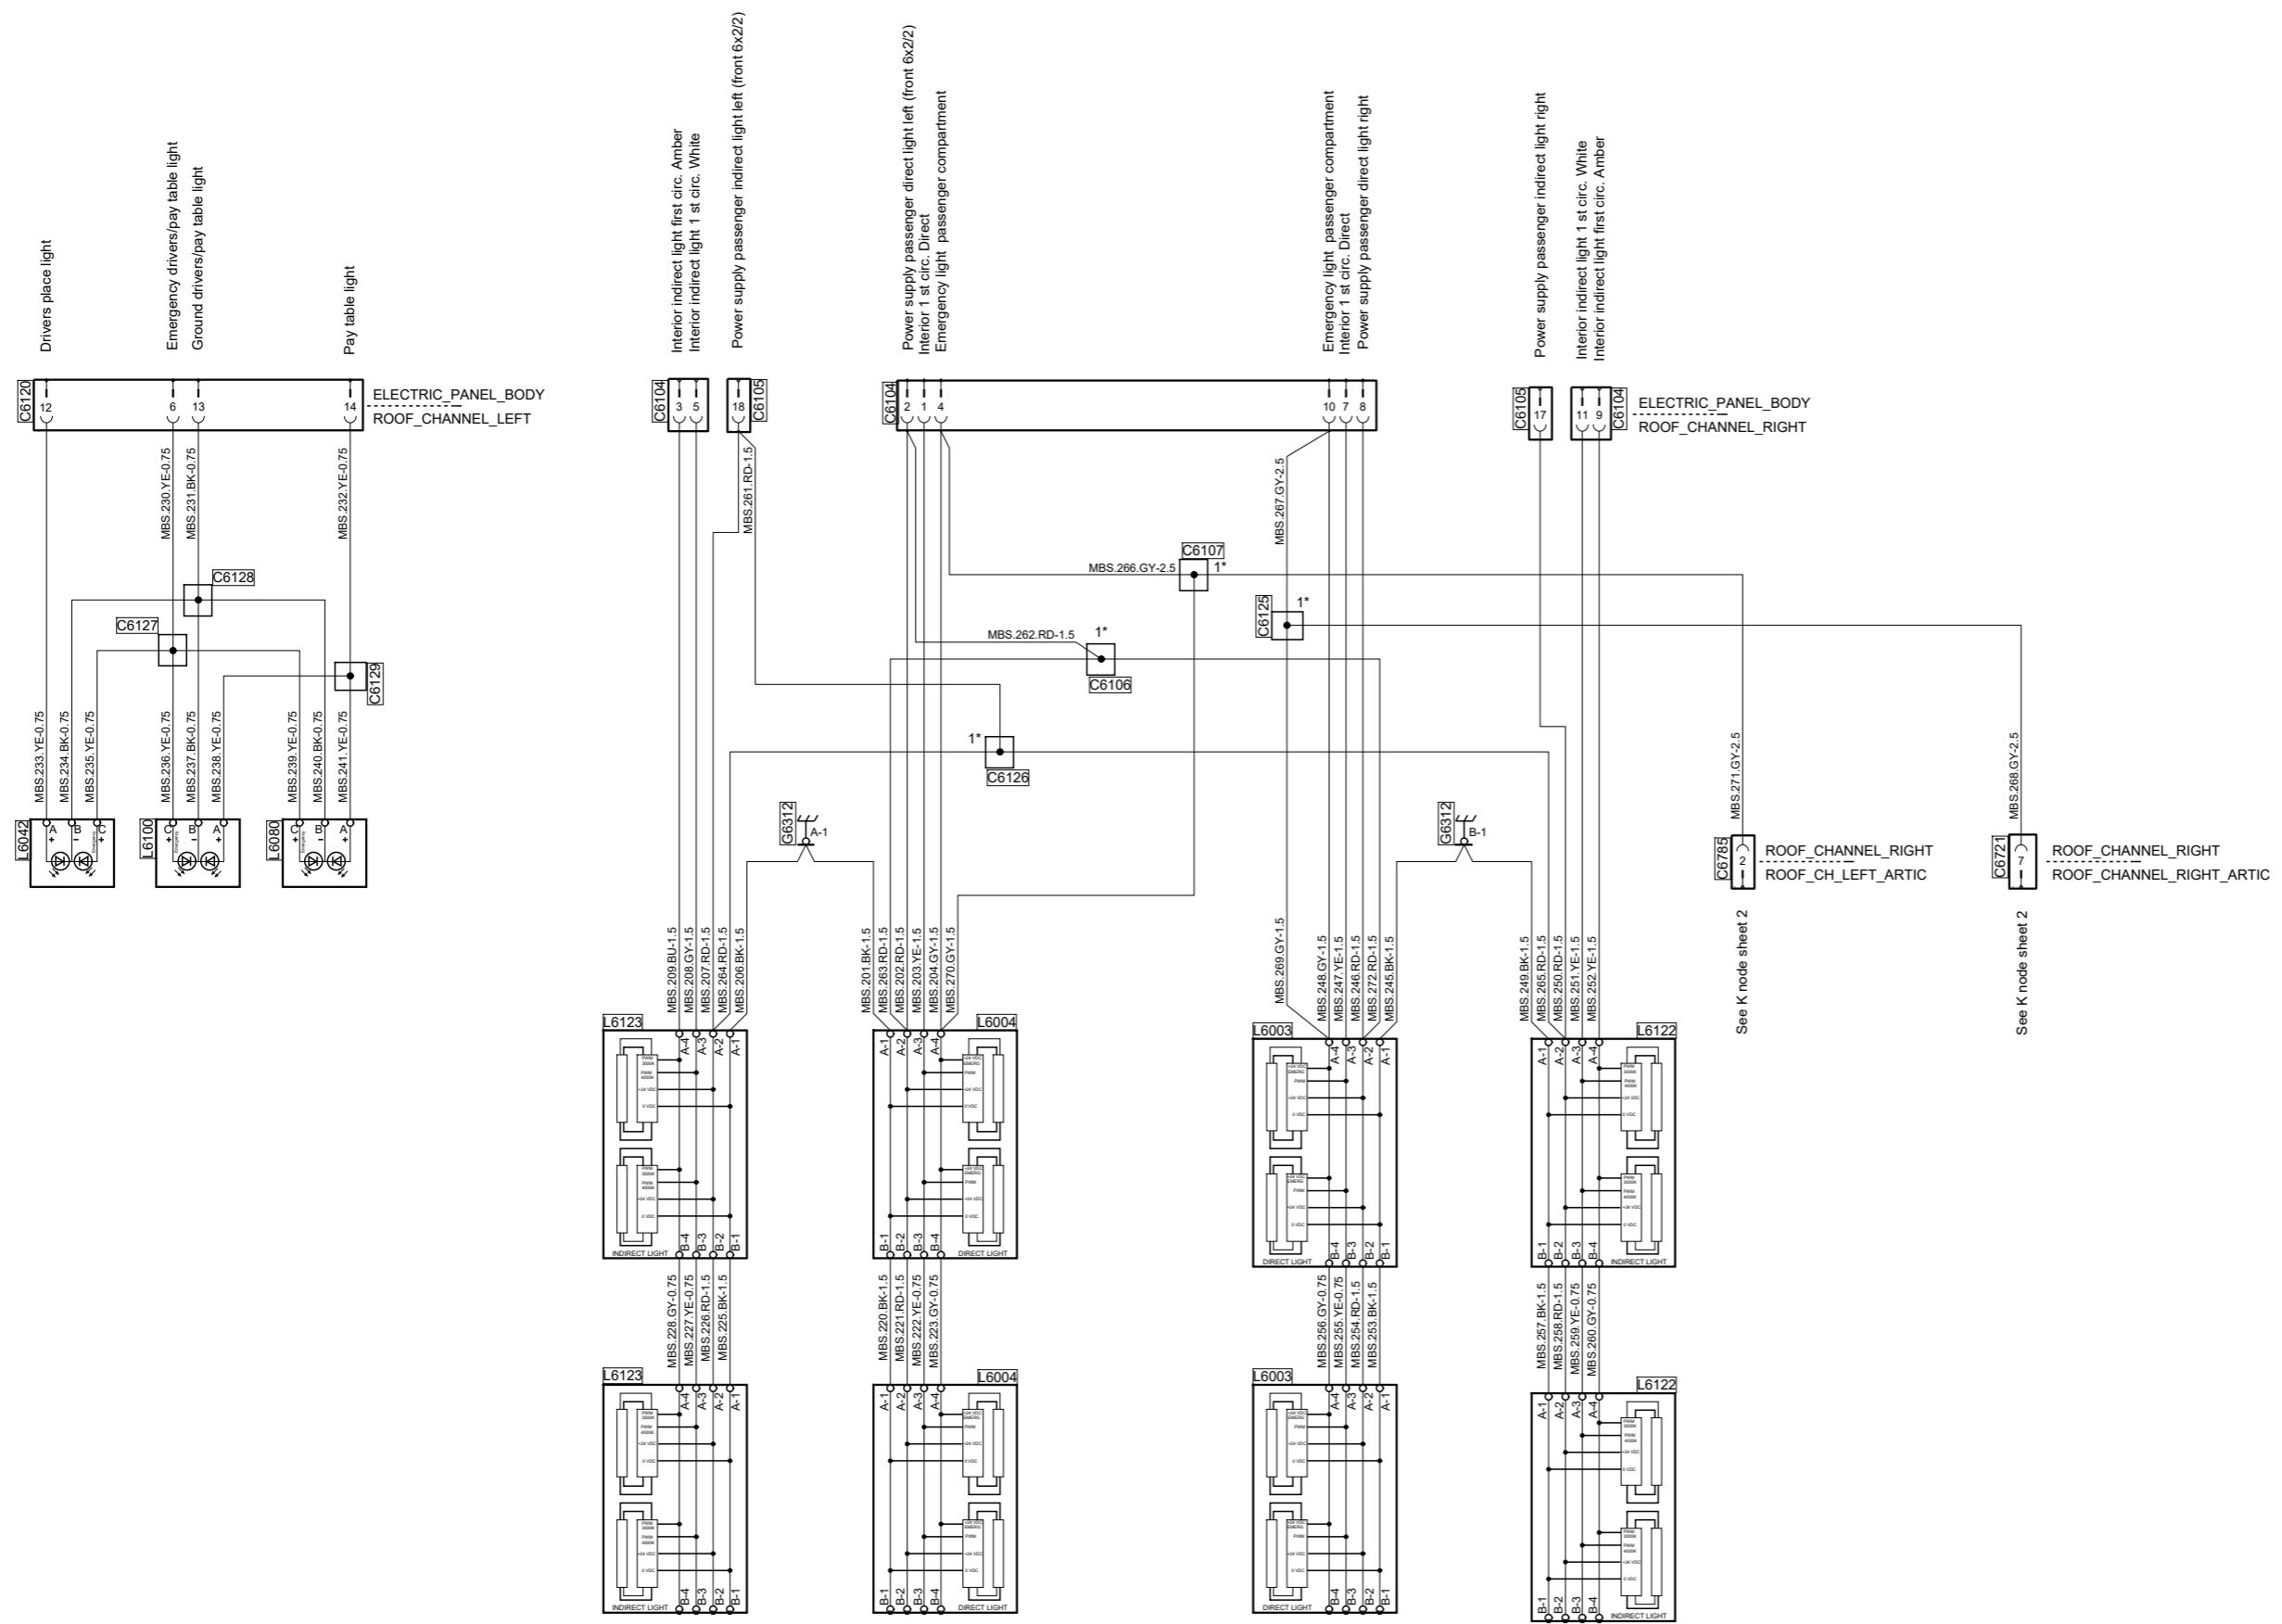

Des.	Pos.	Description
C6104	E 6	Connector, 25 pole, Elec. Pan Body / Channel Right
C6105	E 6	Connector, 21-Pole Electric Panel / Channel right
C6106	D 5	Splice, 1-pole
C6107	D 5	Splice, 1-pole
C6120	E 7	Connector, 25-pole Electric panel- Roof Channel Left
C6125	D 5	Splice, 1 pole
C6126	D 5	Splice, 1 pole
C6127	D 8	Splice, 1 pole
C6128	D 8	Splice, 1 pole
C6129	D 7	Connector, 6-pole
C6721	C 3	Connector, 18-Pole Channel right/Channel right Artic
C6785	C 3	Connector, 21-pole, Roof Channel Right / Roof Channel Left Artic
G6312	C 6	Ground, 1-pole
L6003	C 4	Direct Interior light 1st circuit right
L6004	C 6	Direct Interior light 1st circuit left
L6042	C 8	Lamp, Drivers place
L6080	C 7	Pay table lamp
L6100	C 8	Lamp, Drivers area light
L6122	B 4	Indirect Interior light 1st circuit right
L6123	C 6	Indirect Interior light 1st circuit left

Colour code of electric cables

Code	Colour
BK	Black
BN	Brown
RD	Red
OG	Orange
YE	Yellow
GN	Green
BU	Blue
VT	Violet
GY	Grey
WH	White
PK	Pink

See K node sheet 2

See K node sheet 2

Circuit Diagram:

MBS Main Node

Drawing No.- 2710707-2-7
Sheet-Rev: