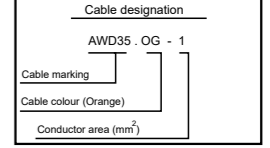

Des.	Pos.	Description
C6104	E 6	Connector, 25 pole, Elec. Pan Body / Channel Right
C6105	E 6	Connector, 21-Pole Electric Panel / Channel right
C6106	D 5	Splice, 1-pole
C6107	D 5	Splice, 1-pole
C6120	E 7	Connector, 25-pole Electric panel- Roof Channel Left
C6125	D 5	Splice, 1 pole
C6126	D 5	Splice, 1 pole
C6127	D 8	Splice, 1 pole
C6128	D 8	Splice, 1 pole
C6129	D 7	Connector, 6-pole
C6721	C 3	Connector, 18-Pole Channel right/Channel right Artic
C6785	C 3	Connector, 21-pole, Roof Channel Right / Roof Channel Left Artic
G6312	C 6	Ground, 1-pole
L6003	C 4	Direct Interior light 1st circuit right
L6004	C 6	Direct Interior light 1st circuit left
L6042	C 8	Lamp, Drivers place
L6080	C 7	Pay table lamp
L6100	C 8	Lamp, Drivers area light
L6122	B 4	Indirect Interior light 1st circuit right
L6123	C 6	Indirect Interior light 1st circuit left

Colour code of electric cables

Code	Colour
BK	Black
BN	Brown
RD	Red
OG	Orange
YE	Yellow
GN	Green
BU	Blue
VT	Violet
GY	Grey
WH	White
PK	Pink