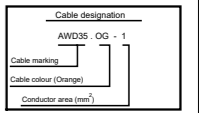

SCANIA

Circuit Diagram:

MBS Node J

Drawing No.- 2710712-1-9
Sheet-Rev.

N.B. The copyright and ownership of this drawing including associated computer data are and will remain ours. They must not be copied, used or brought to the attention of any third party without prior permission (C) Scania, Sweden