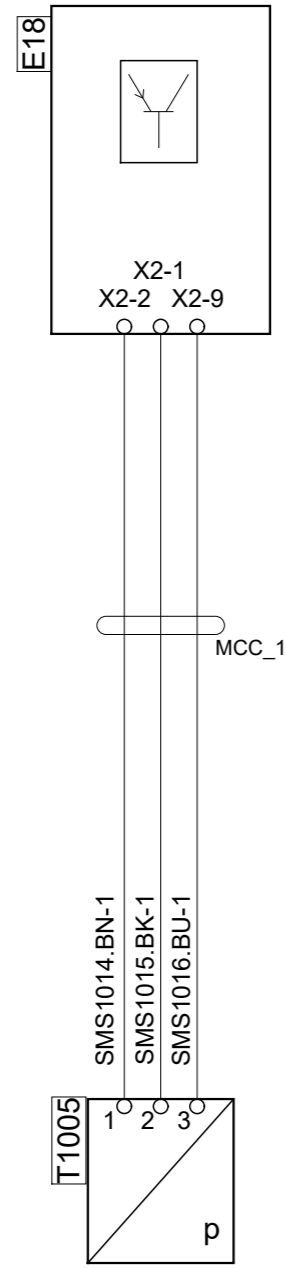

Circuit Diagram:

SMS S-order

Drawing No.- 2790202-1-1
Sheet-Rev:

8 7 6 5

SCANIA