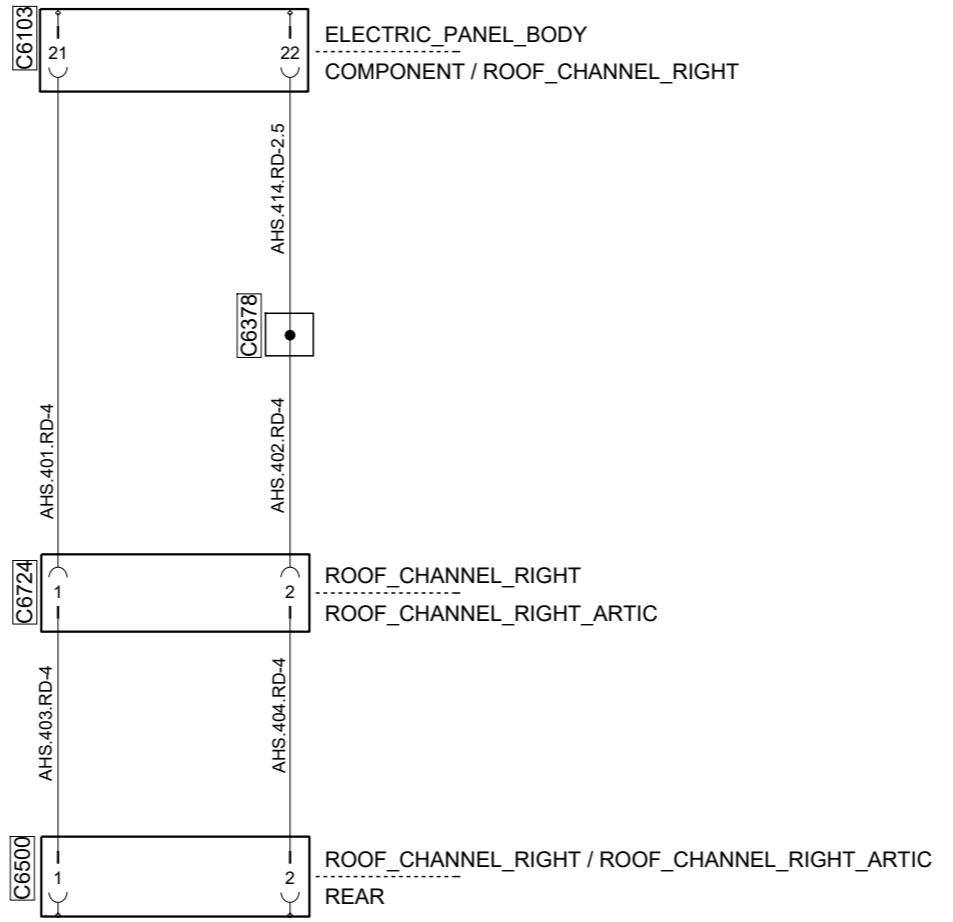

Des.	Pos.	Description
C6724	C 6	Connector, 4-Pole Channel right/Channel right Artic
C6500	B 6	Connector, 4-Pole, Power AHS
C6378	D 5	Splice, 1-pole
C6103	D 6	Connector, 25 pole, Elec. Pan Body / Channel Right

Cable designation		Colour code of electric cables	
Code	Colour	Code	Colour
BK	Black	BN	Brown
RD	Red	RD	Red
OG	Orange	YE	Yellow
YE	Yellow	GN	Green
GN	Green	BU	Blue
BU	Blue	VT	Violet
VT	Violet	GY	Grey
GY	Grey	WH	White
WH	White	PK	Pink
PK	Pink		

See sheet 1 for electrical panel

See sheet 1 for rear

Valid for 6x2/2

SCANIA

Circuit Diagram:
AHS

Drawing No.-
Sheet-Rev: **2836681-4-2**

N.B. The copyright and ownership of this drawing including associated computer data are and will remain ours. They must not be copied, used or brought to the attention of any third party without prior permission (C) Scania, Sweden