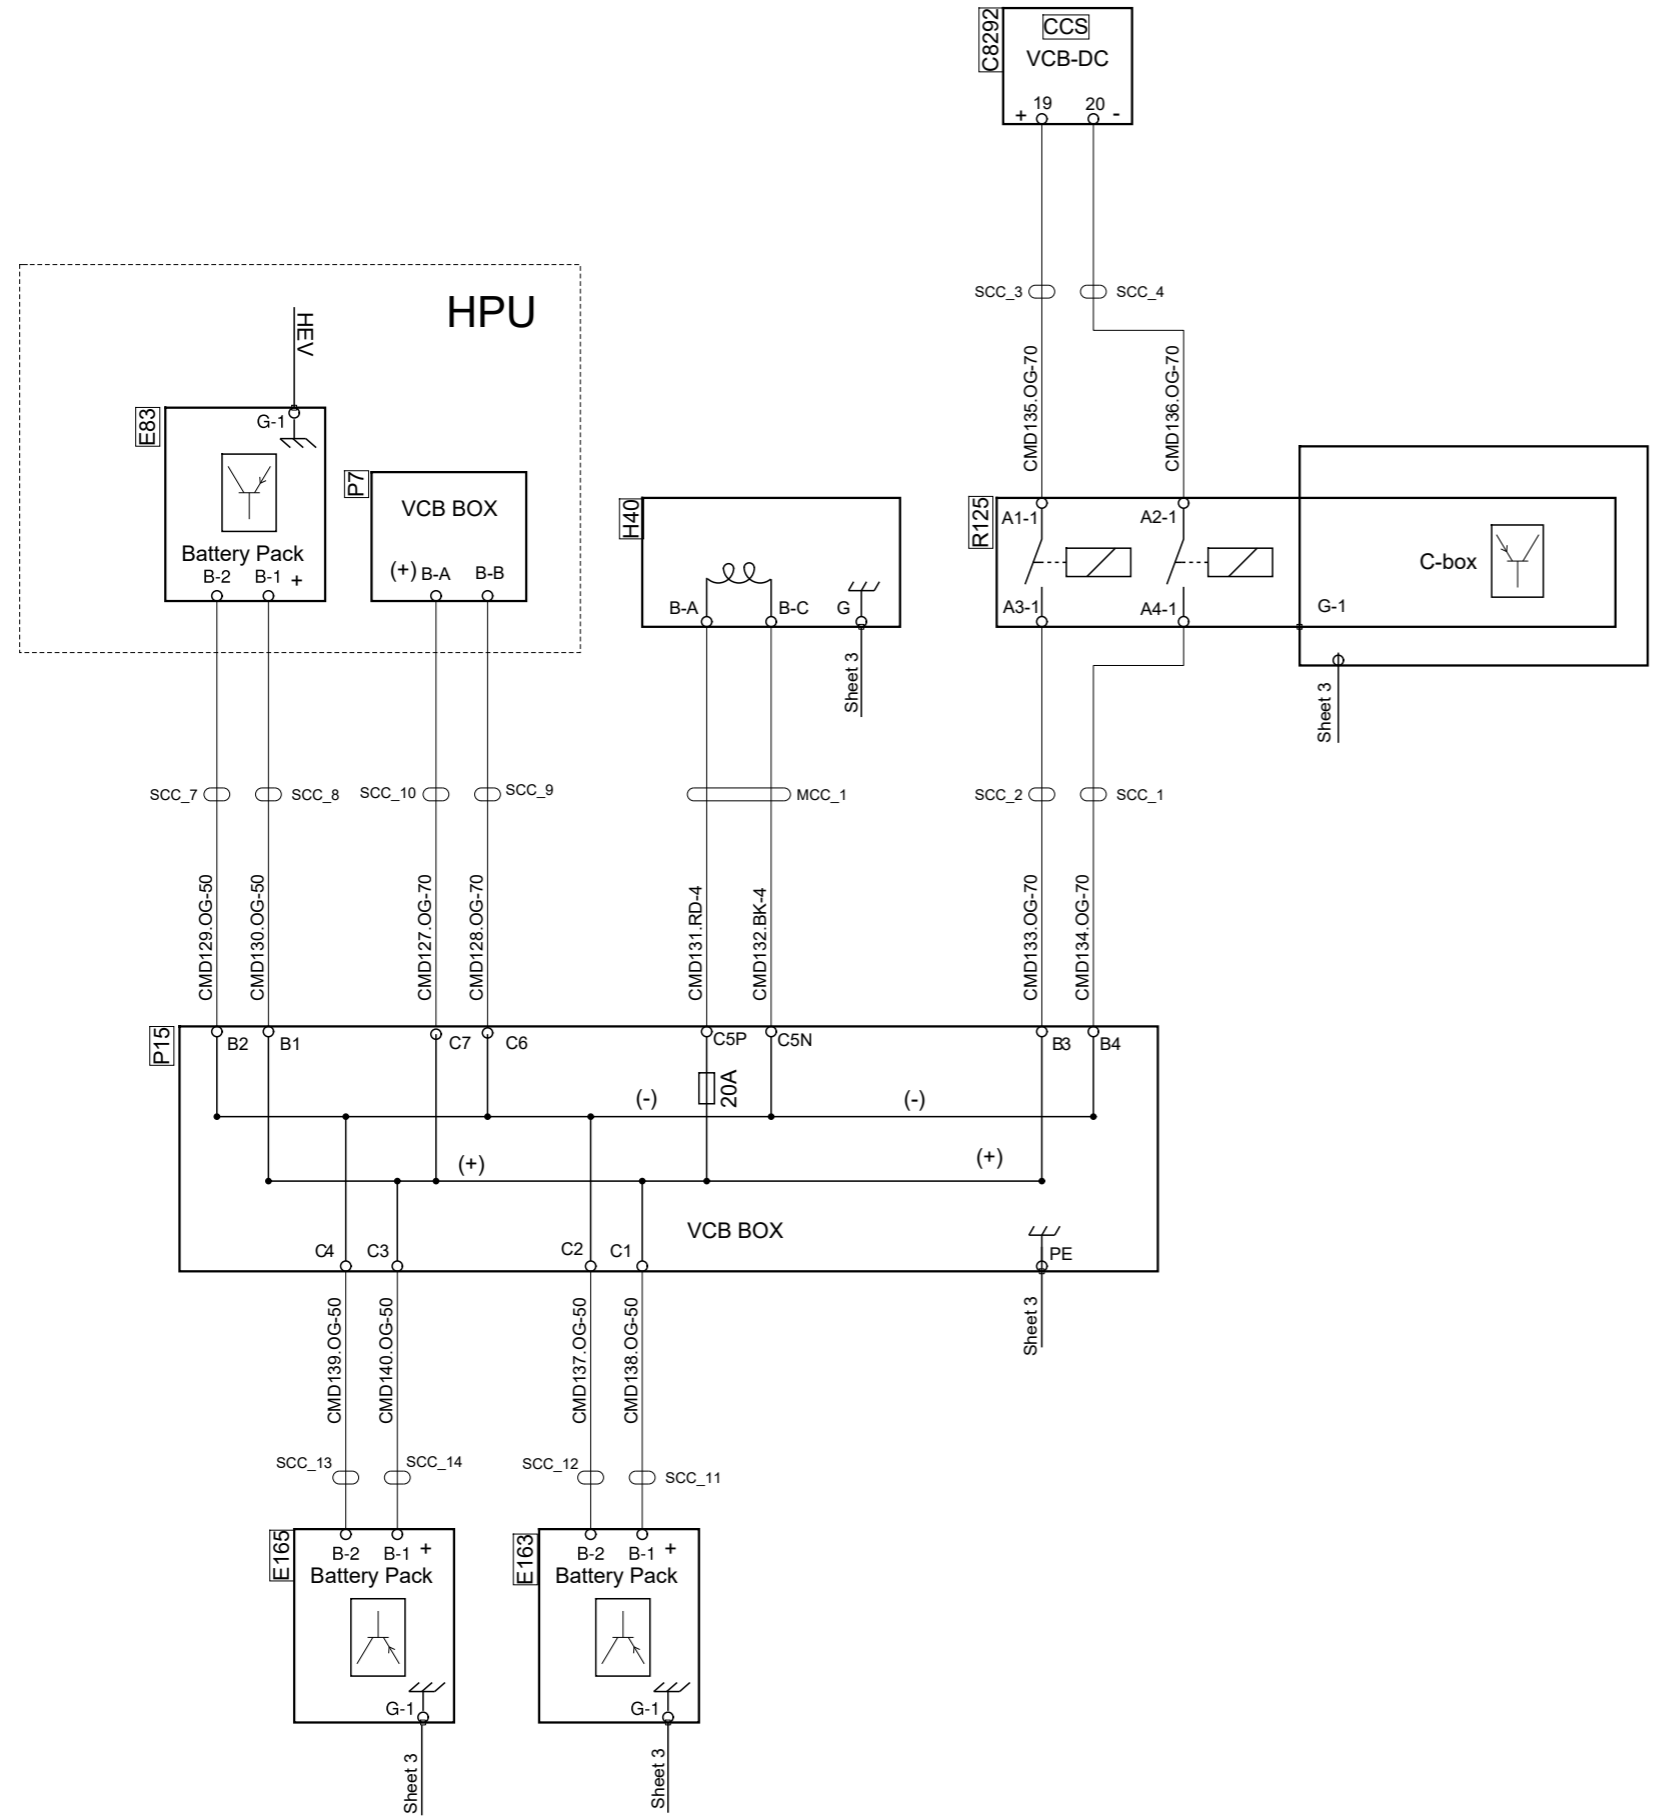

8 7 6 5 4 3 2 1

F
E
D
C
B
A

Colour code of electric cables	
Code	Colour
BK	Black
BN	Brown
RD	Red
OG	Orange
YE	Yellow
GN	Green
BU	Blue
VT	Violet
GY	Grey
WH	White
PK	Pink

Des.	Pos.	Description
C8292	F 5	Connector, combined charging system
E83	E 8	Control unit, battery pack, master
E163	A 7	Control unit, battery pack FRI
E165	A 7	Control unit, battery pack FRO
H40	E 6	Heater, VCB, battery
P7	E 7	Central electric unit, VCB
P15	C 5	Central electric unit, VCB
R125	E 4	Contact, box

SCANIA

Circuit Diagram:

CMD

Drawing No.- 2855102-2-4
Sheet-Rev:

N.B. The copyright and ownership of this drawing including associated computer data are and will remain ours. They must not be copied, used or brought to the attention of any third party without prior permission (C) Scania, Sweden

8 7 6 5 4 3 2 1