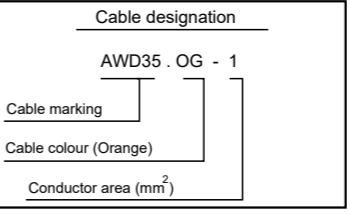

8 7 6 5 4 3 2 1

F
E
D
C
B
A

Colour code of electric cables	
Code	Colour
BK	Black
BN	Brown
RD	Red
OG	Orange
YE	Yellow
GN	Green
BU	Blue
VT	Violet
GY	Grey
WH	White
PK	Pink

Des.	Pos.	Description
C8292	F 5	Connector, combined charging system
E83	E 8	Control unit, battery pack, master
E163	A 7	Control unit, battery pack FRI
E165	A 7	Control unit, battery pack FRO
H40	E 6	Heater, VCB, battery
P7	E 7	Central electric unit, VCB
P15	C 5	Central electric unit, VCB
R125	E 4	Contact, box

SCANIA

Circuit Diagram:

CMD

Drawing No.- 2855102-2-4
Sheet-Rev:

N.B. The copyright and ownership of this drawing including associated computer data are and will remain ours. They must not be copied, used or brought to the attention of any third party without prior permission (C) Scania, Sweden