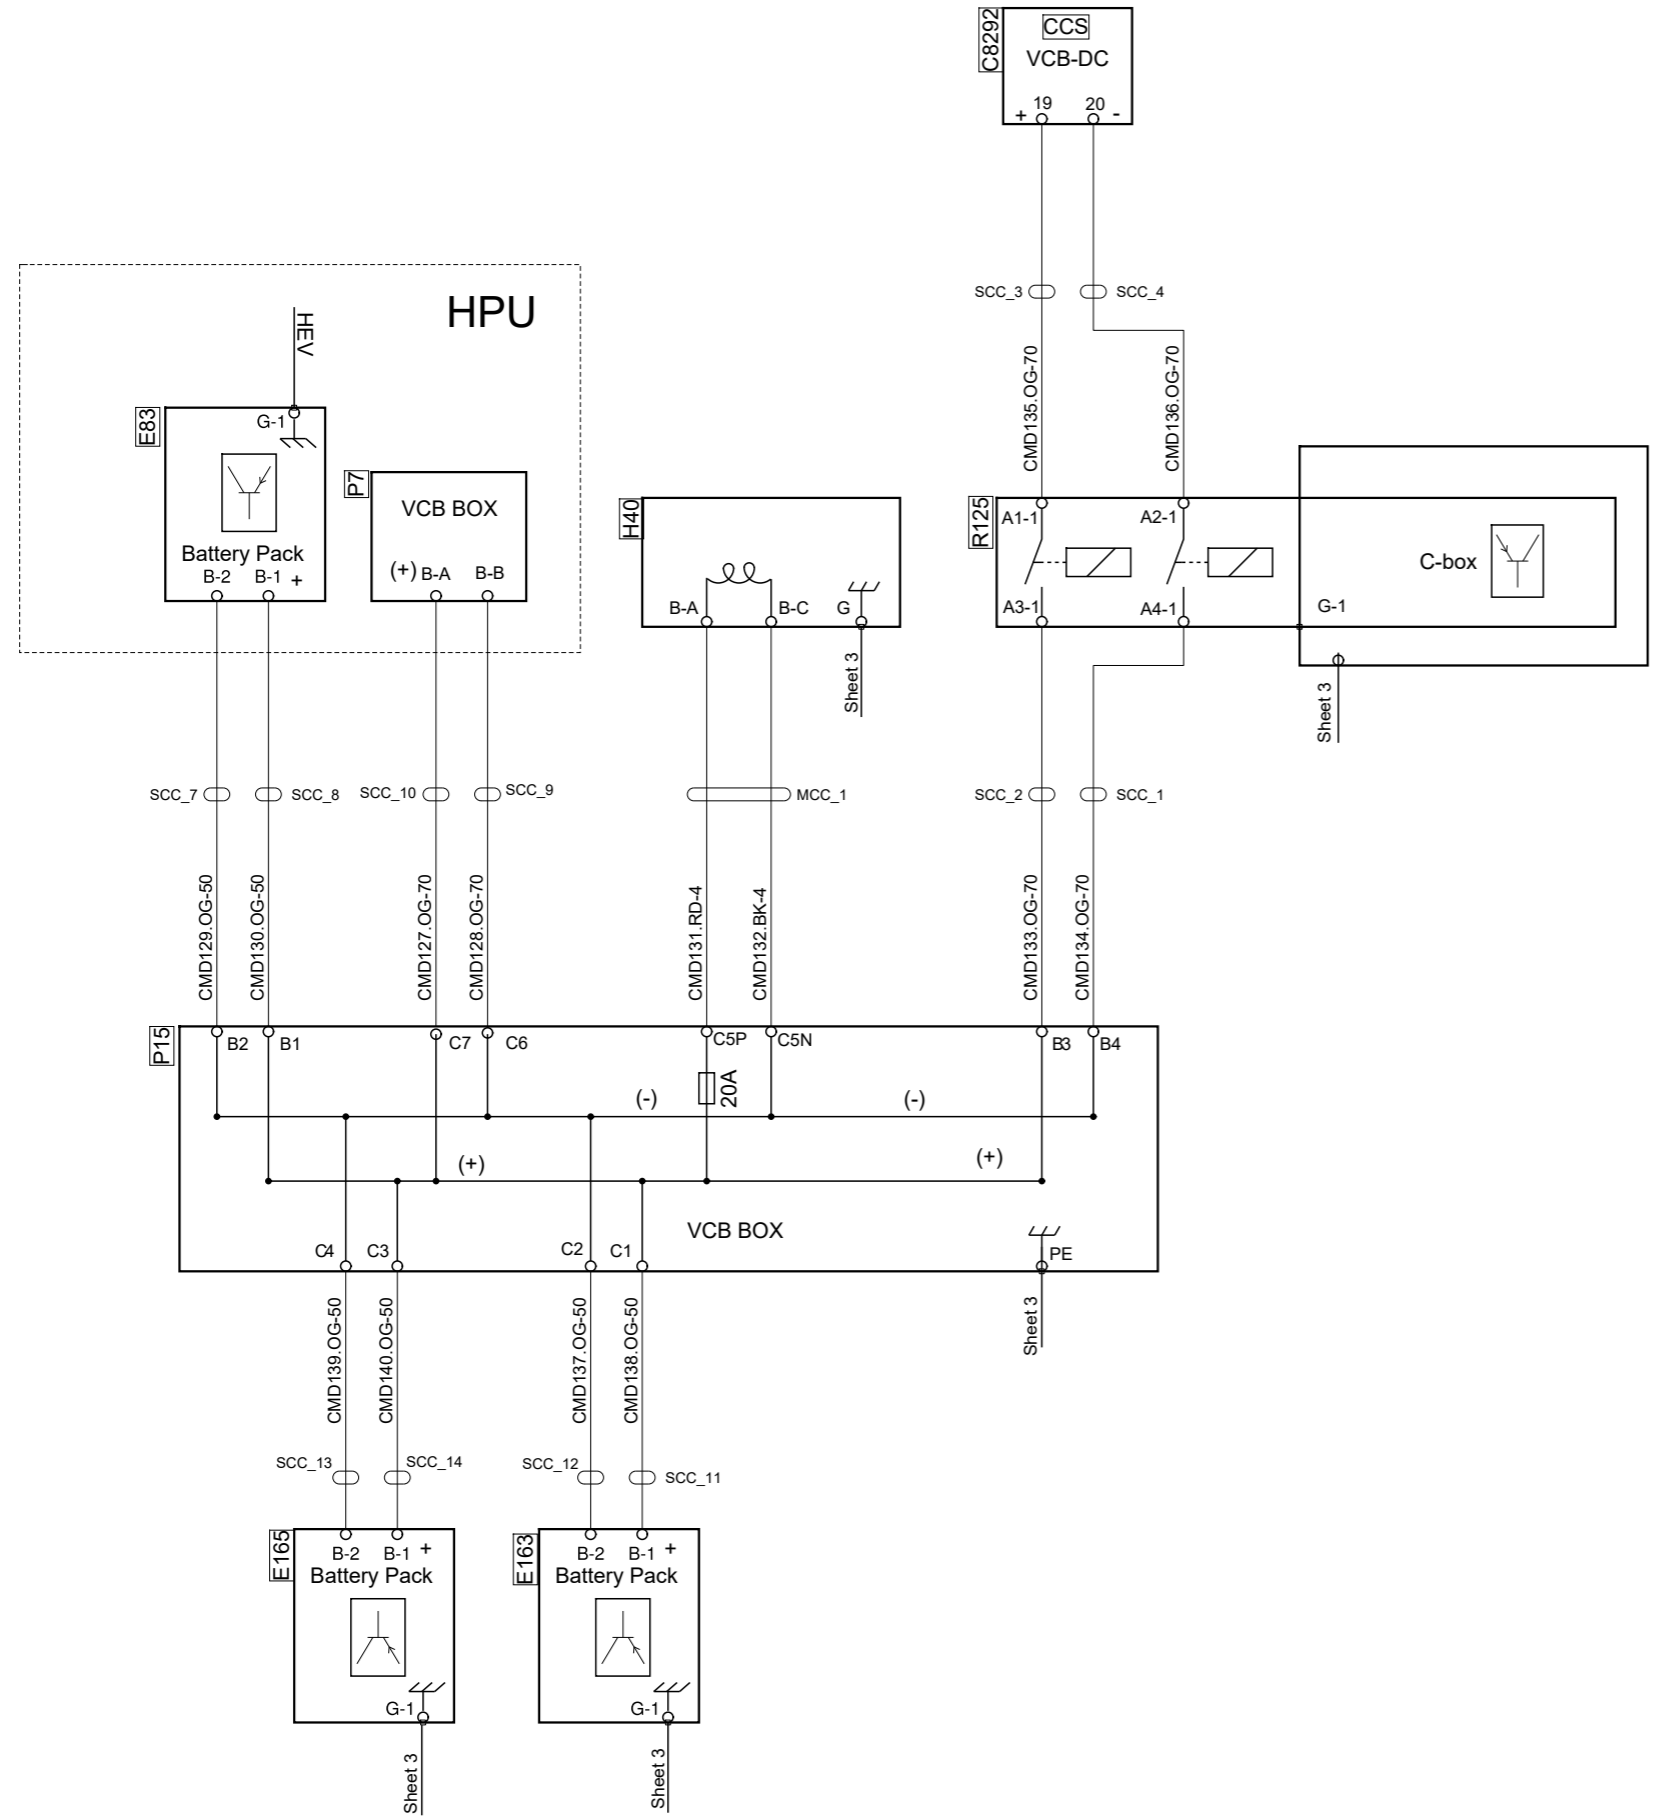

Colour code of electric cables	
Code	Colour
BK	Black
BN	Brown
RD	Red
OG	Orange
YE	Yellow
GN	Green
BU	Blue
VT	Violet
GY	Grey
WH	White
PK	Pink

Des.	Pos.	Description
C8292	F 5	Connector, combined charging system
E83	E 8	Control unit, battery pack, master
E163	A 7	Control unit, battery pack FRI
E165	A 7	Control unit, battery pack FRO
H40	E 6	Heater, VCB, battery
P7	E 7	Central electric unit, VCB
P15	C 5	Central electric unit, VCB
R125	E 4	Contact, box

**SCANIA**

Circuit Diagram:

**CMD**

Drawing No.- 2855102-2-5  
Sheet-Rev.

N.B. The copyright and ownership of this drawing including associated computer data are and will remain ours. They must not be copied, used or brought to the attention of any third party without prior permission (C) Scania, Sweden