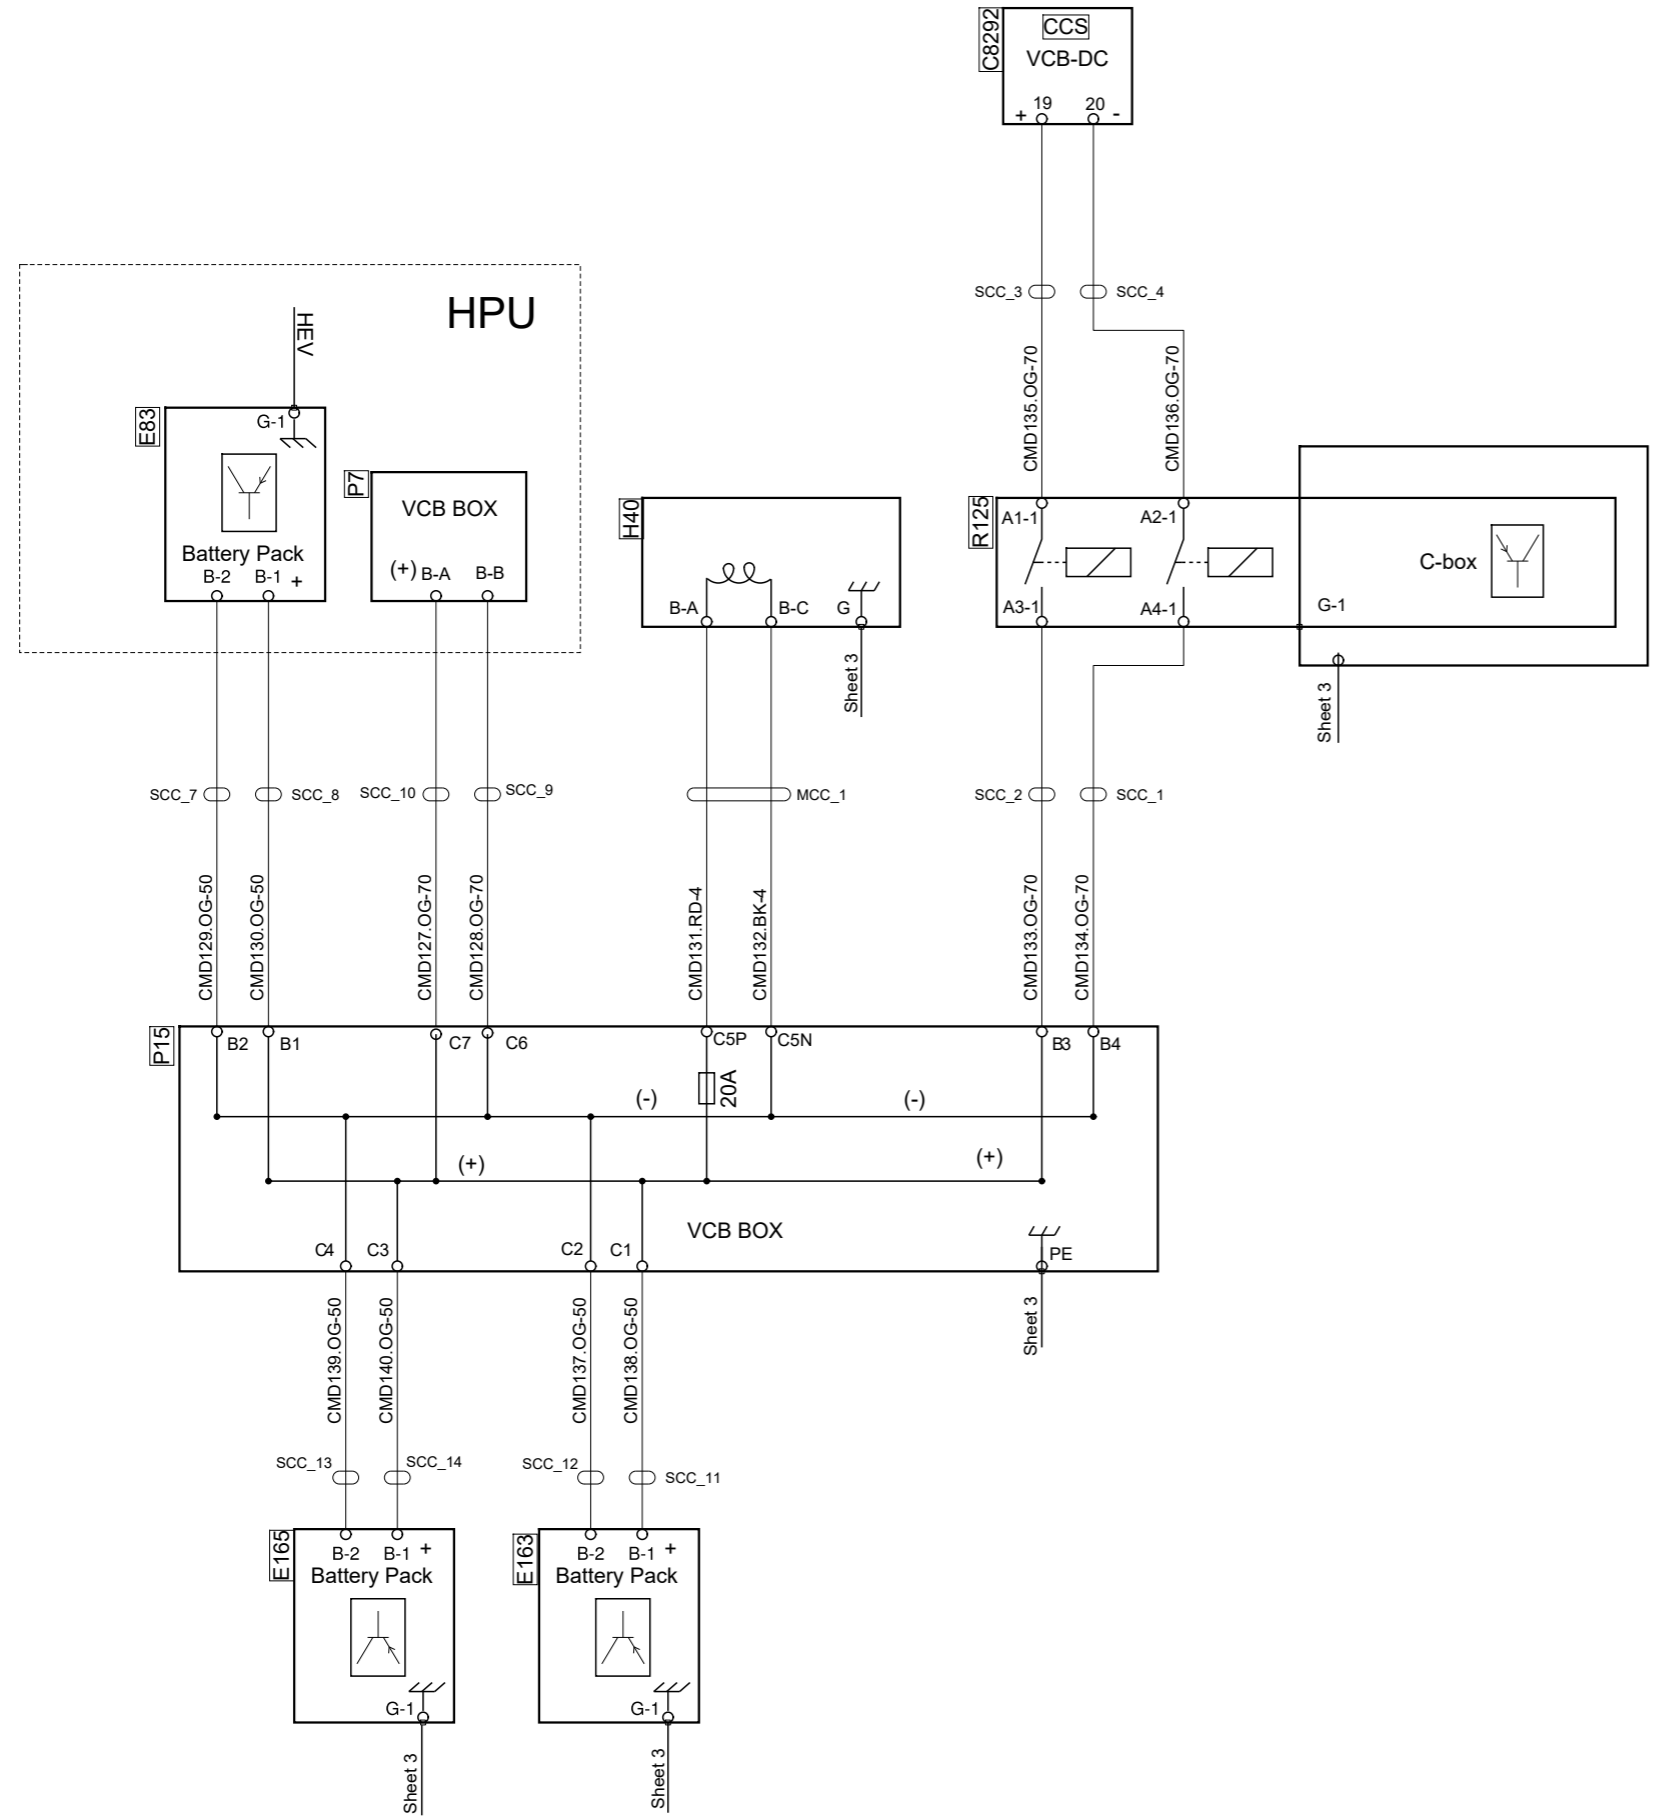

Colour code of electric cables

Code	Colour
BK	Black
BN	Brown
RD	Red
OG	Orange
YE	Yellow
GN	Green
BU	Blue
VT	Violet
GY	Grey
WH	White
PK	Pink

Des.	Pos.	Description
C8292	F 5	Connector, combined charging system
E83	E 8	Control unit, battery pack, master
E163	A 7	Control unit, battery pack FRI
E165	A 7	Control unit, battery pack FRO
H40	E 6	Heater, VCB, battery
P7	E 7	Central electric unit, VCB
P15	C 5	Central electric unit, VCB
R125	E 4	Contact, box

SCANIA

Circuit Diagram:

CMD

Drawing No.-
Sheet-Rev: 2855102-2-6

N.B. The copyright and ownership of this drawing including associated computer data are and will remain ours. They must not be copied, used or brought to the attention of any third party without prior permission (C) Scania, Sweden