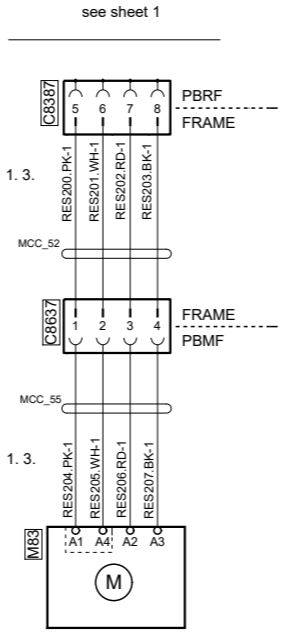

Colour code of electric cables	
Code	Colour
BK	Black
BN	Brown
RD	Red
OG	Orange
YE	Yellow
GN	Green
BU	Blue
VT	Violet
GY	Grey
WH	White
PK	Pink

Des.	Pos.	Description
C8351	D 8	Connector, 12-pole
C8385	B 5	Connector, 18-pole
C8387	D 4	Connector, 18-pole
C8444	B 6	Connector, 62-pole
C8637	C 4	Connector, 18-pole
G119	F 5	Ground
M83	C 4	Motor, coolant pump, battery
M93	C 7	Motor, coolant pump, battery
P21	C 7	Central electric unit
P34	F 6	Battery pack

- Notes:
- 1) MP10 + MP20 for RHS & LHS // sheet 1
  - 3) MP10 + MP20 for RHS & LHS + MP12
  - 4) MP20 for RHS & LHS + MP12

**SCANIA**

Circuit Diagram:

RES

Drawing No.-  
Sheet-Rev: 2955021-2-3

N.B. The copyright and ownership of this drawing including associated computer data are and will remain ours. They must not be copied, used or brought to the attention of any third party without prior permission (C) Scania, Sweden