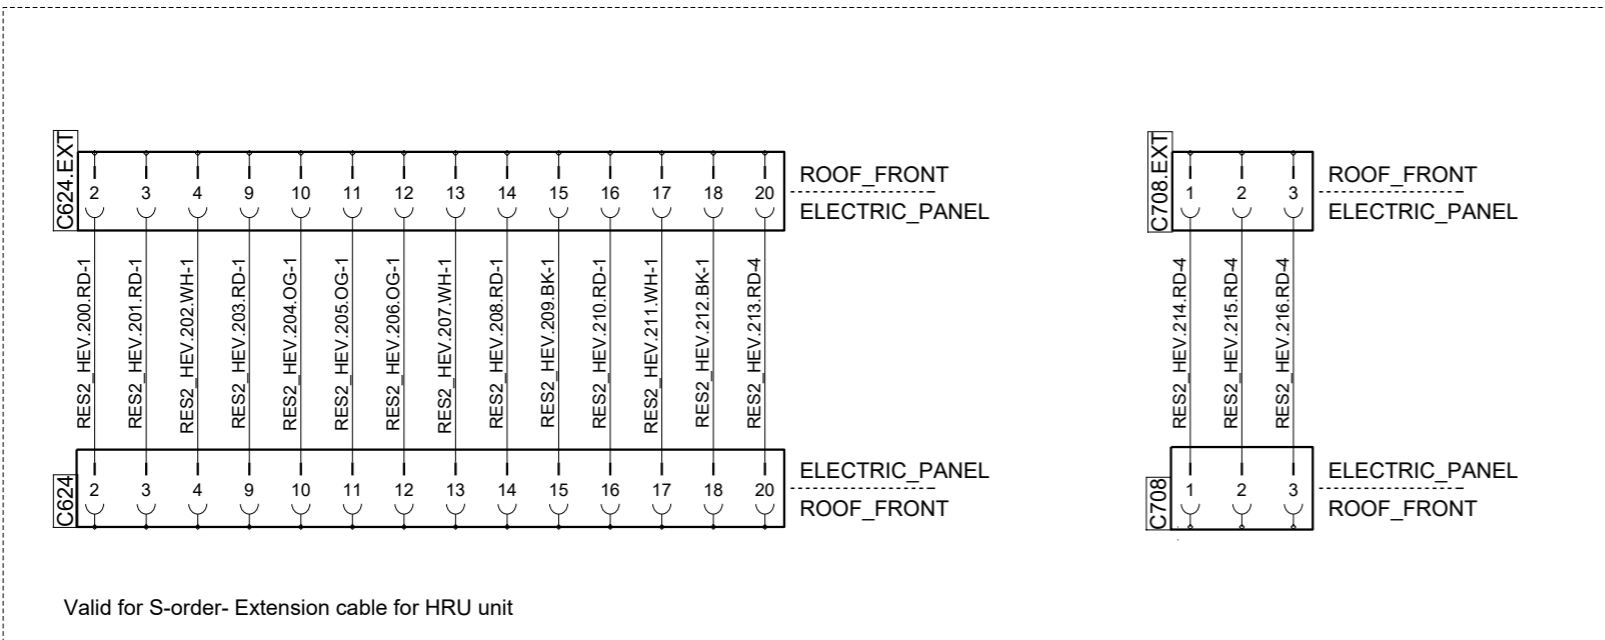

Colour code of electric cables	
Code	Colour
BK	Black
BN	Brown
RD	Red
OG	Orange
YE	Yellow
GN	Green
BU	Blue
VT	Violet
GY	Grey
WH	White
PK	Pink

Des.	Pos.	Description
C806	F 6	TMS SUB CAN
C624	B 8	Connector, 25 pole
C624.EXT	C 8	Connector, 25 pole Extension
C708	B 5	Connector, 3-pol HEV EP/Roof Front
C708.EXT	C 5	Connector, 3-pol HEV EP/Roof Front Extension
C612.EXT	D 6	Connector, 21-pole Extension

Circuit Diagram:

RES2 HEV

Drawing No.- 3046723-1-1
Sheet-Rev:

N.B. The copyright and ownership of this drawing including associated computer data are and will remain ours. They must not be copied, used or brought to the attention of any third party without prior permission (C) Scania, Sweden